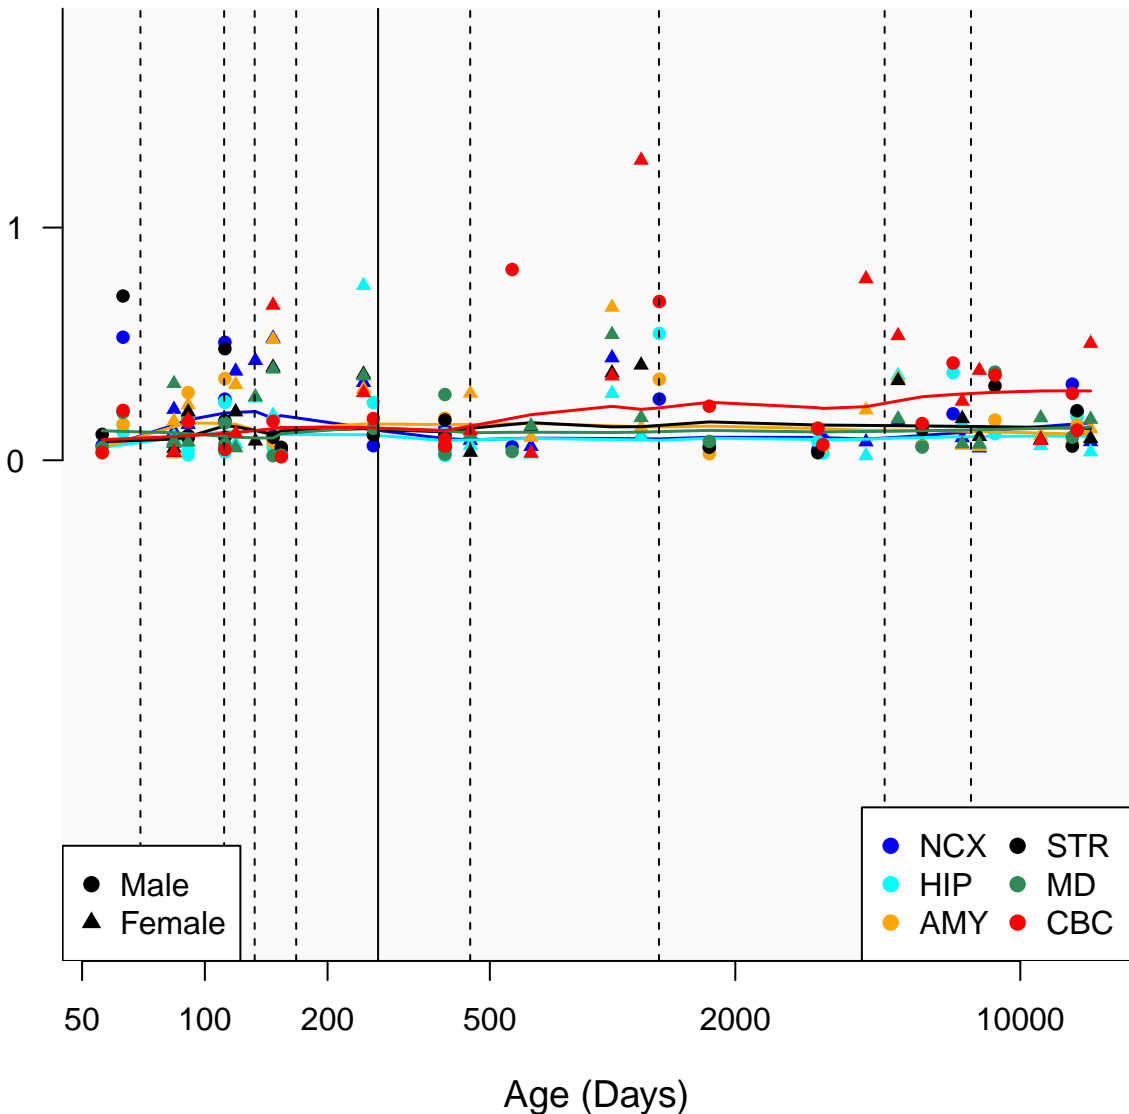

AC083884.8_ENSG00000232729

Window:

1 2 3 4 5 6 7 8 9

Normalized Log2 RPKM+1

● Male
▲ Female

● NCX ● STR
● HIP ● MD
● AMY ● CBC