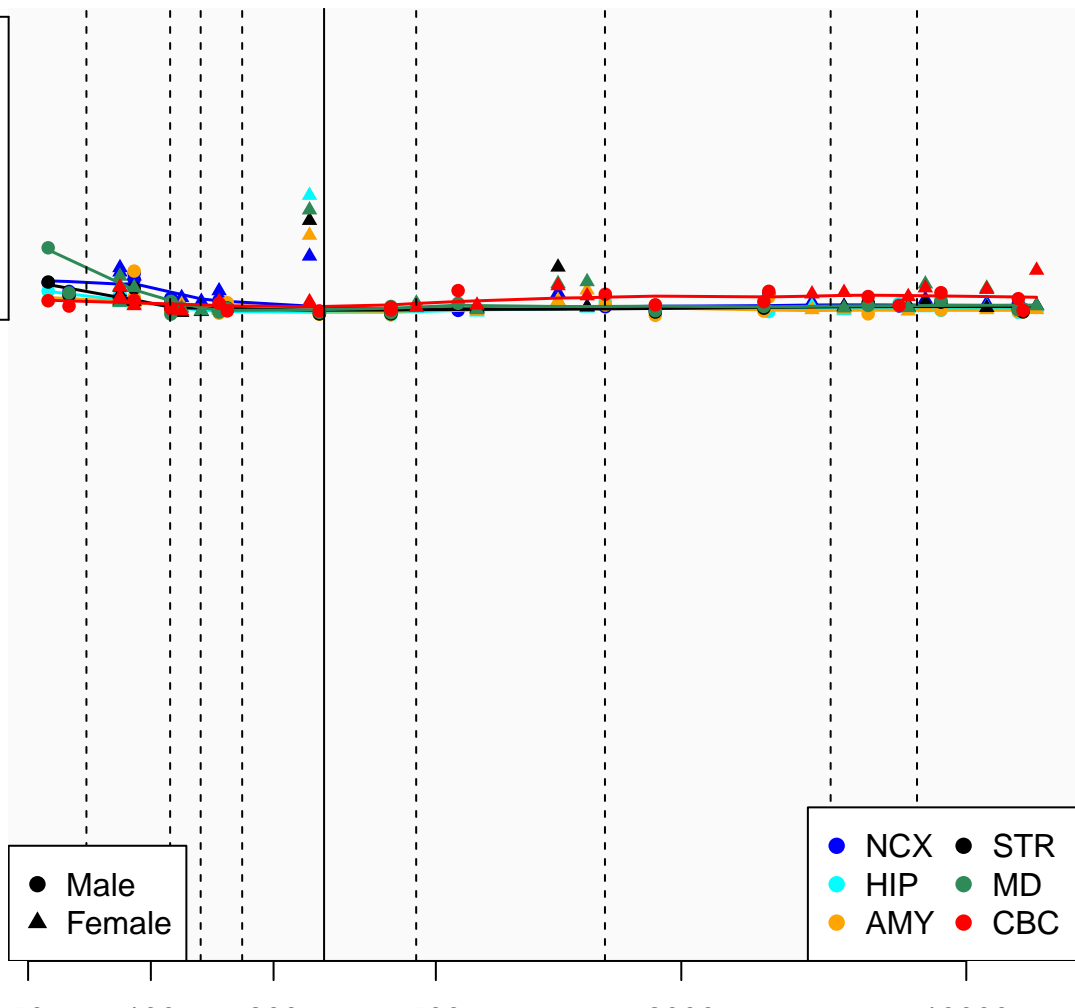

AC090957.2_ENSG00000230172

Window:

1 2 3 4 5 6 7 8 9

Normalized Log2 RPKM+1

1
0

● Male
▲ Female

● NCX ● STR
● HIP ● MD
● AMY ● CBC

Age (Days)