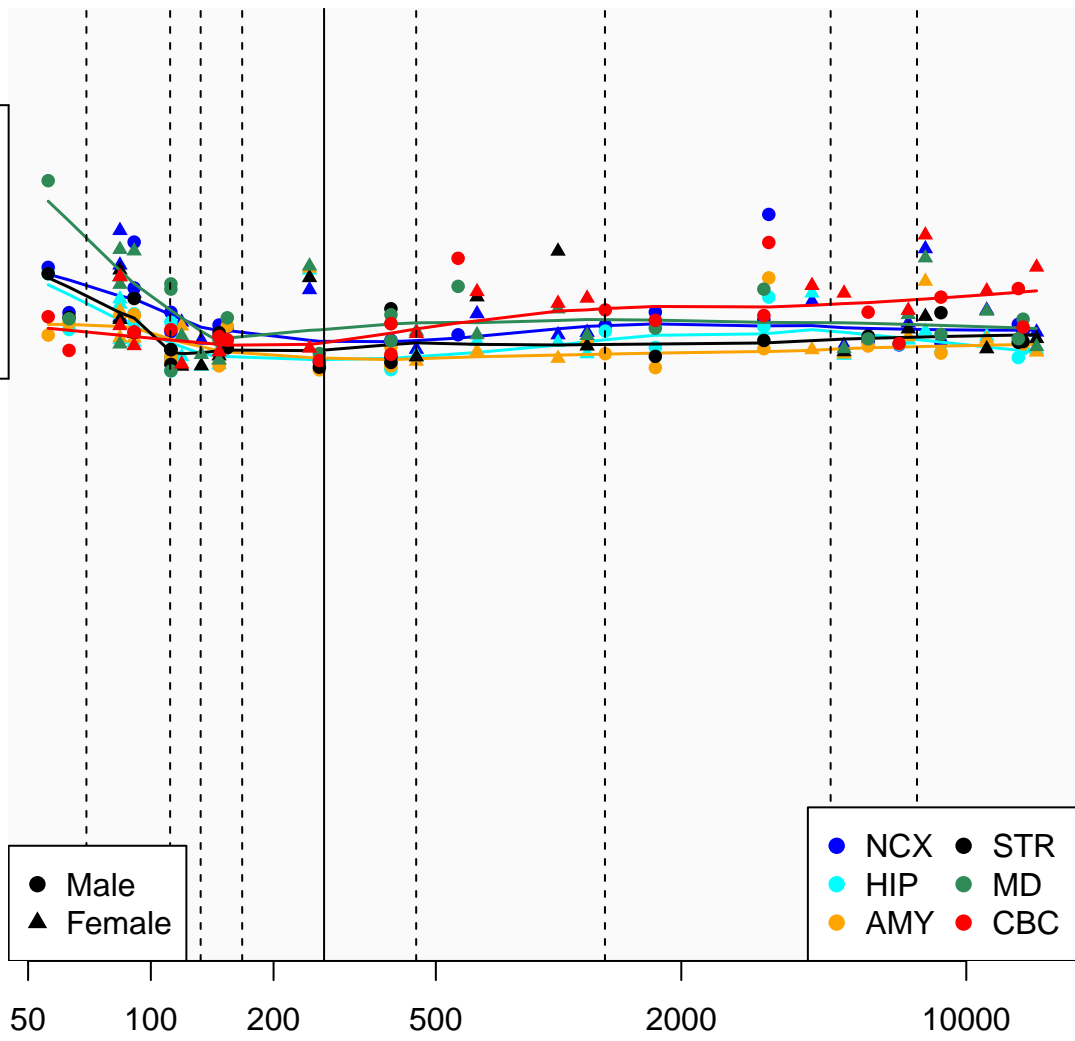

AC092168.4_ENSG00000228488

Window:

1 2 3 4 5 6 7 8 9

Normalized Log2 RPKM+1

1
0

● Male
▲ Female

● NCX ● STR
● HIP ● MD
● AMY ● CBC

Age (Days)