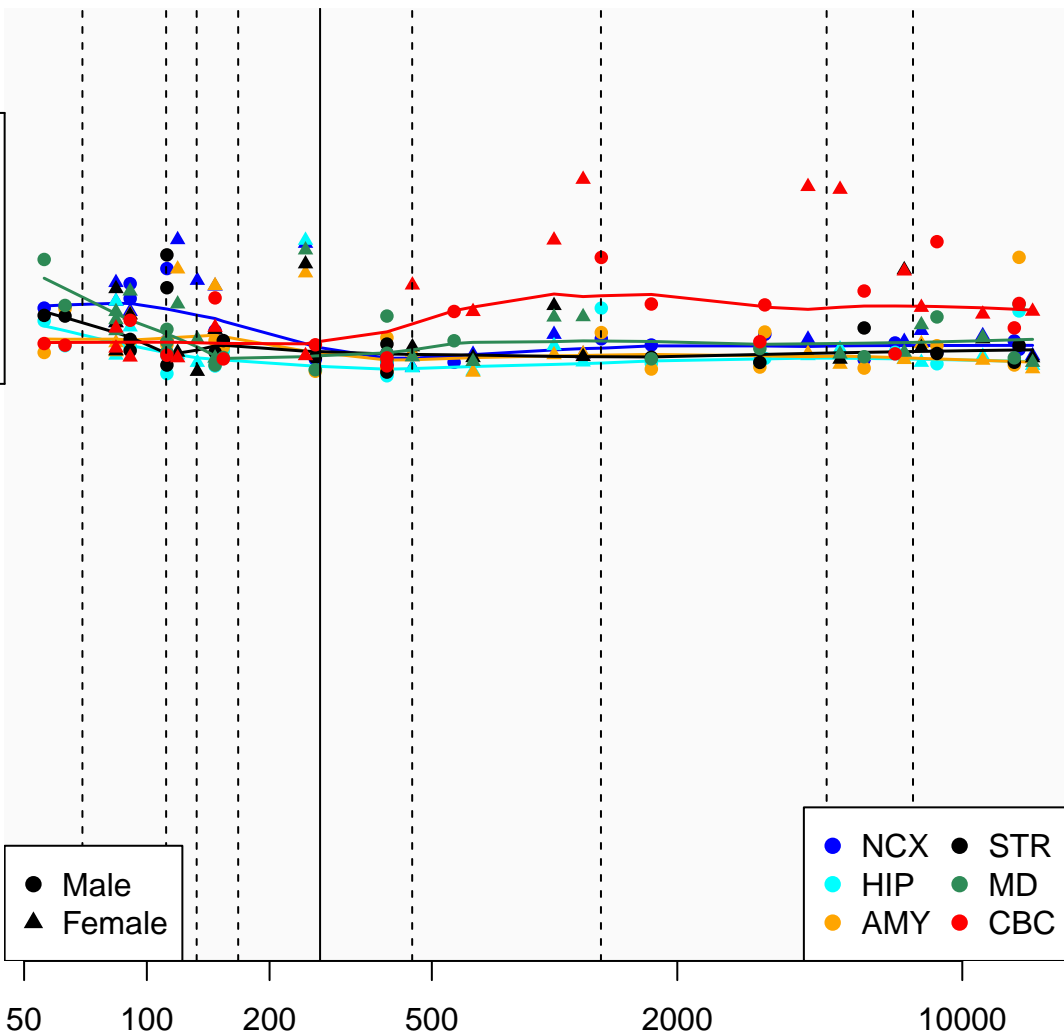

AC092295.4_ENSG00000228629

Window:

1 2 3 4 5 6 7 8 9

Normalized Log2 RPKM+1

1
0

● Male
▲ Female

● NCX ● STR
● HIP ● MD
● AMY ● CBC

Age (Days)