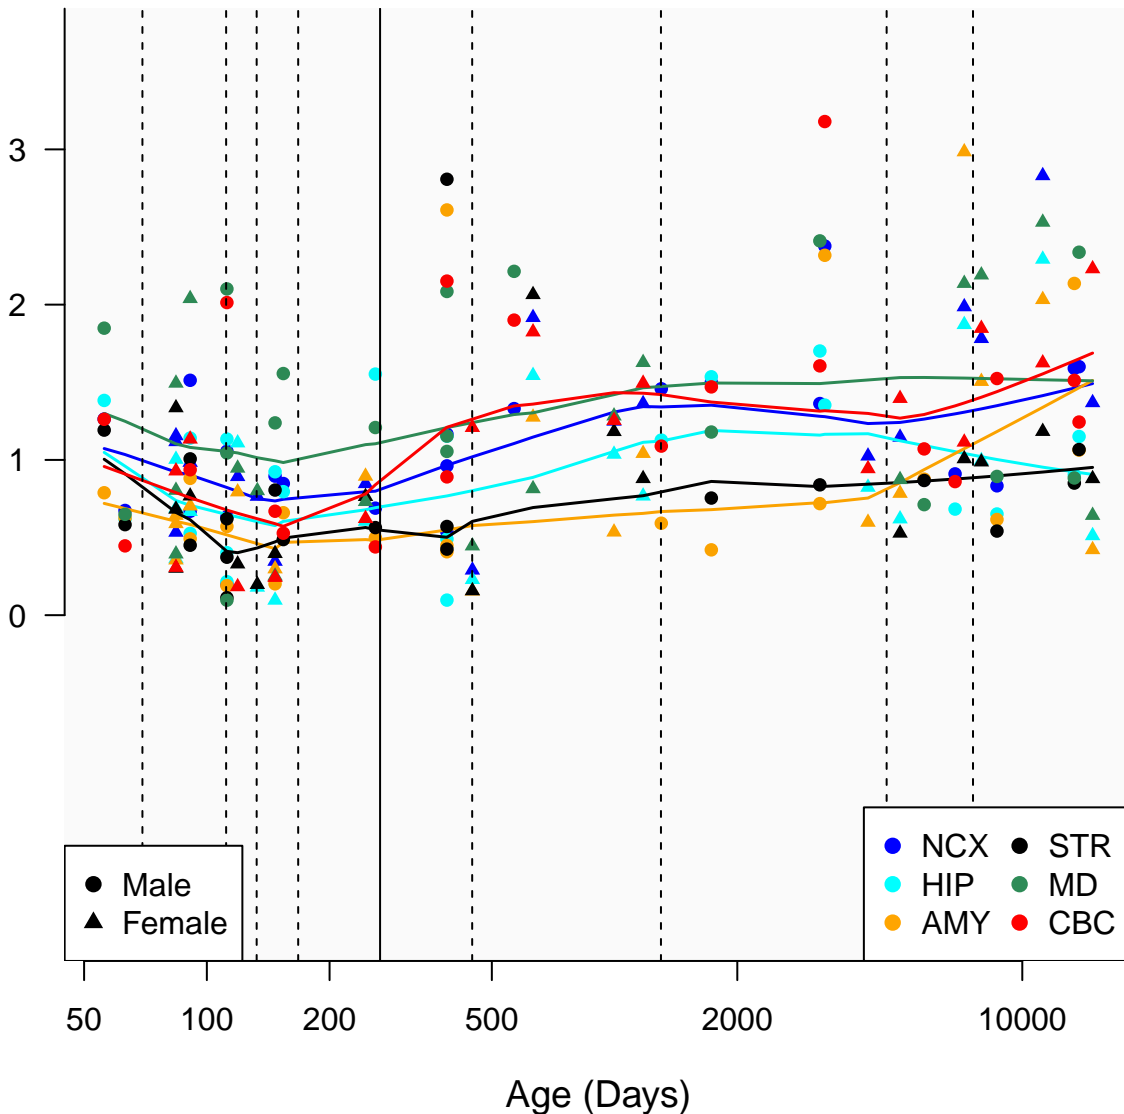

# AC092364.1\_ENSG00000265084

Window:

1 2 3 4 5 6 7 8 9

Normalized Log<sub>2</sub> RPKM+1

● Male  
▲ Female

● NCX ● STR  
● HIP ● MD  
● AMY ● CBC