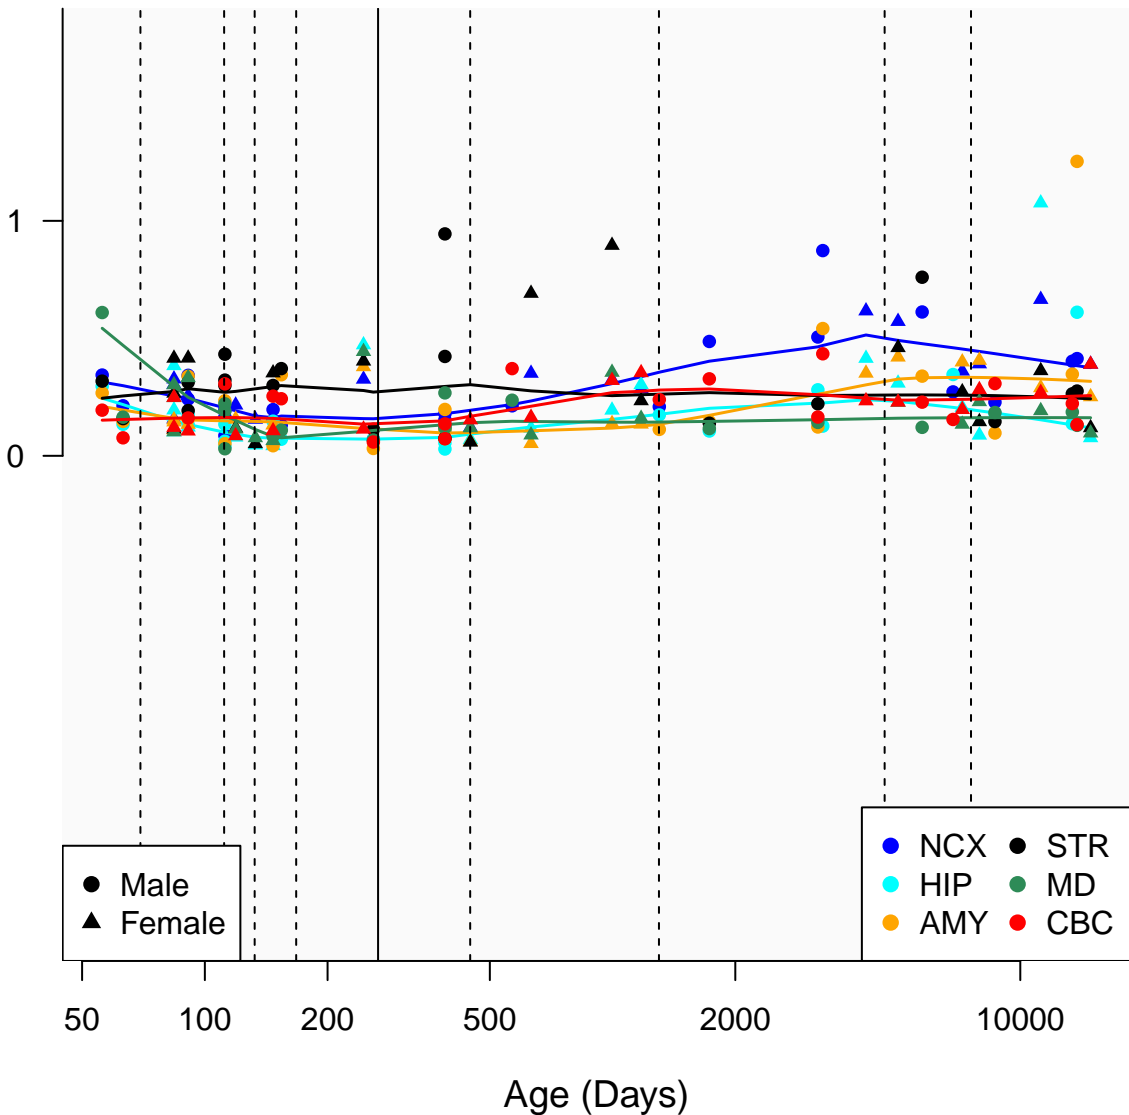

# AC092687.4\_ENSG00000232056

Window:

1 2 3 4 5 6 7 8 9

Normalized Log2 RPKM+1

● Male  
▲ Female

● NCX ● STR  
● HIP ● MD  
● AMY ● CBC