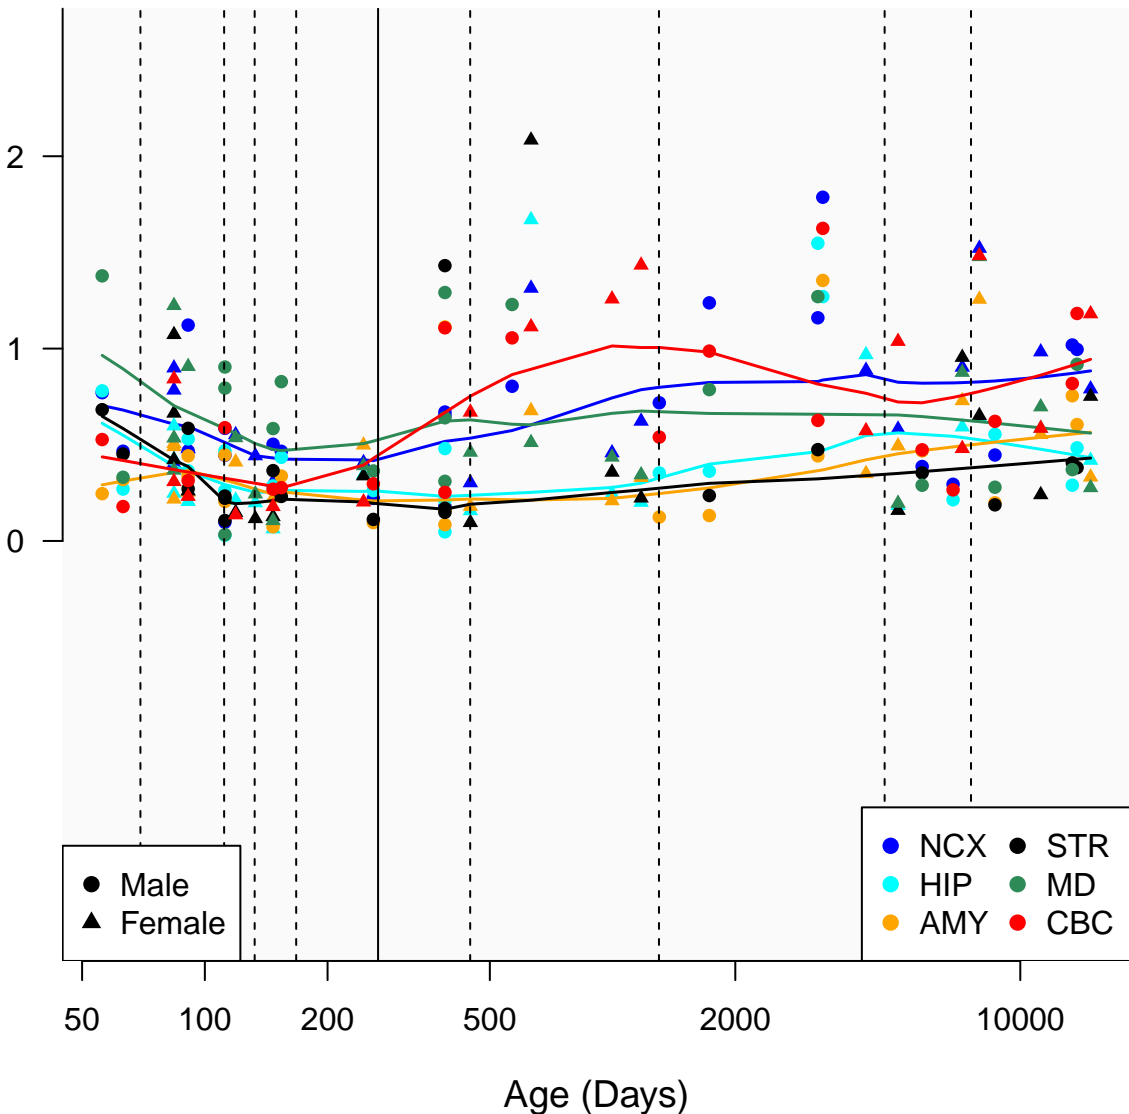

AC093928.1_ENSG00000273926

Window:

1 2 3 4 5 6 7 8 9

Normalized Log2 RPKM+1

● Male
▲ Female

● NCX ● STR
● HIP ● MD
● AMY ● CBC