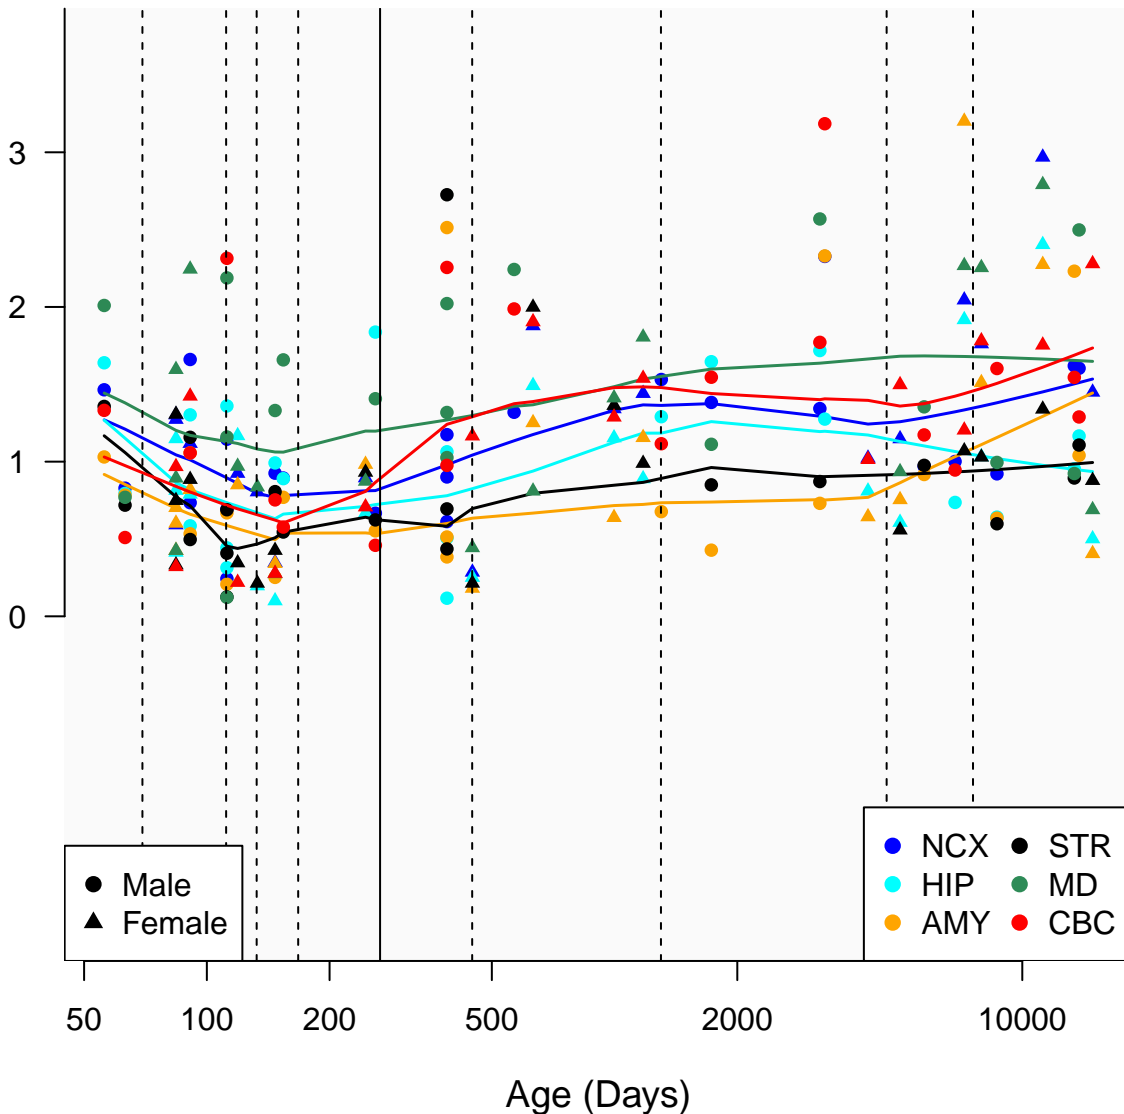

# AC095030.1\_ENSG00000221664

Window:

1 2 3 4 5 6 7 8 9

Normalized Log2 RPKM+1

● Male  
▲ Female

● NCX ● STR  
● HIP ● MD  
● AMY ● CBC