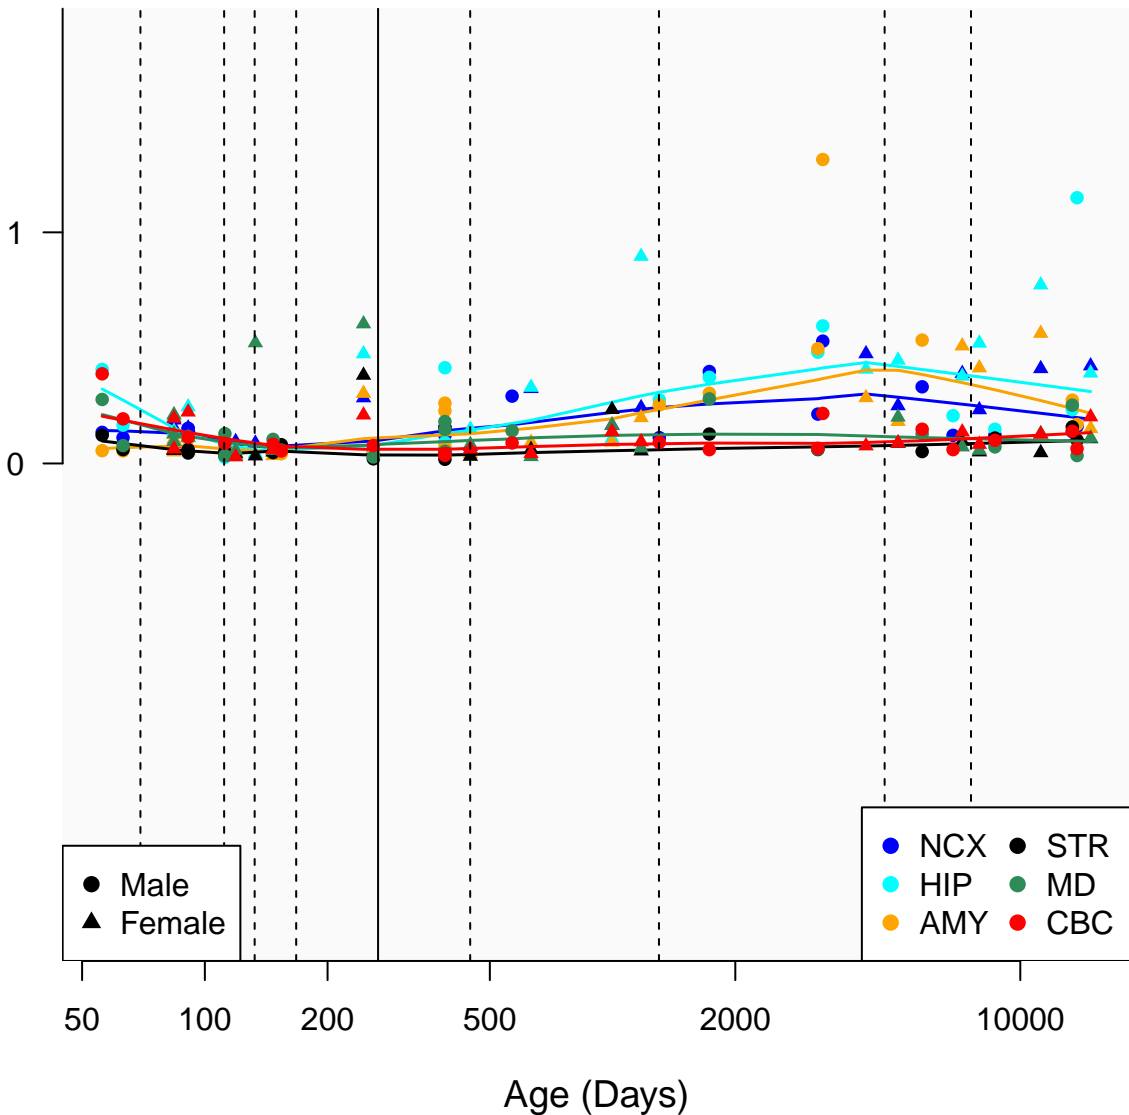

AC096669.3_ENSG00000224568

Window:

1 2 3 4 5 6 7 8 9

Normalized Log2 RPKM+1

● Male
▲ Female

● NCX ● STR
● HIP ● MD
● AMY ● CBC