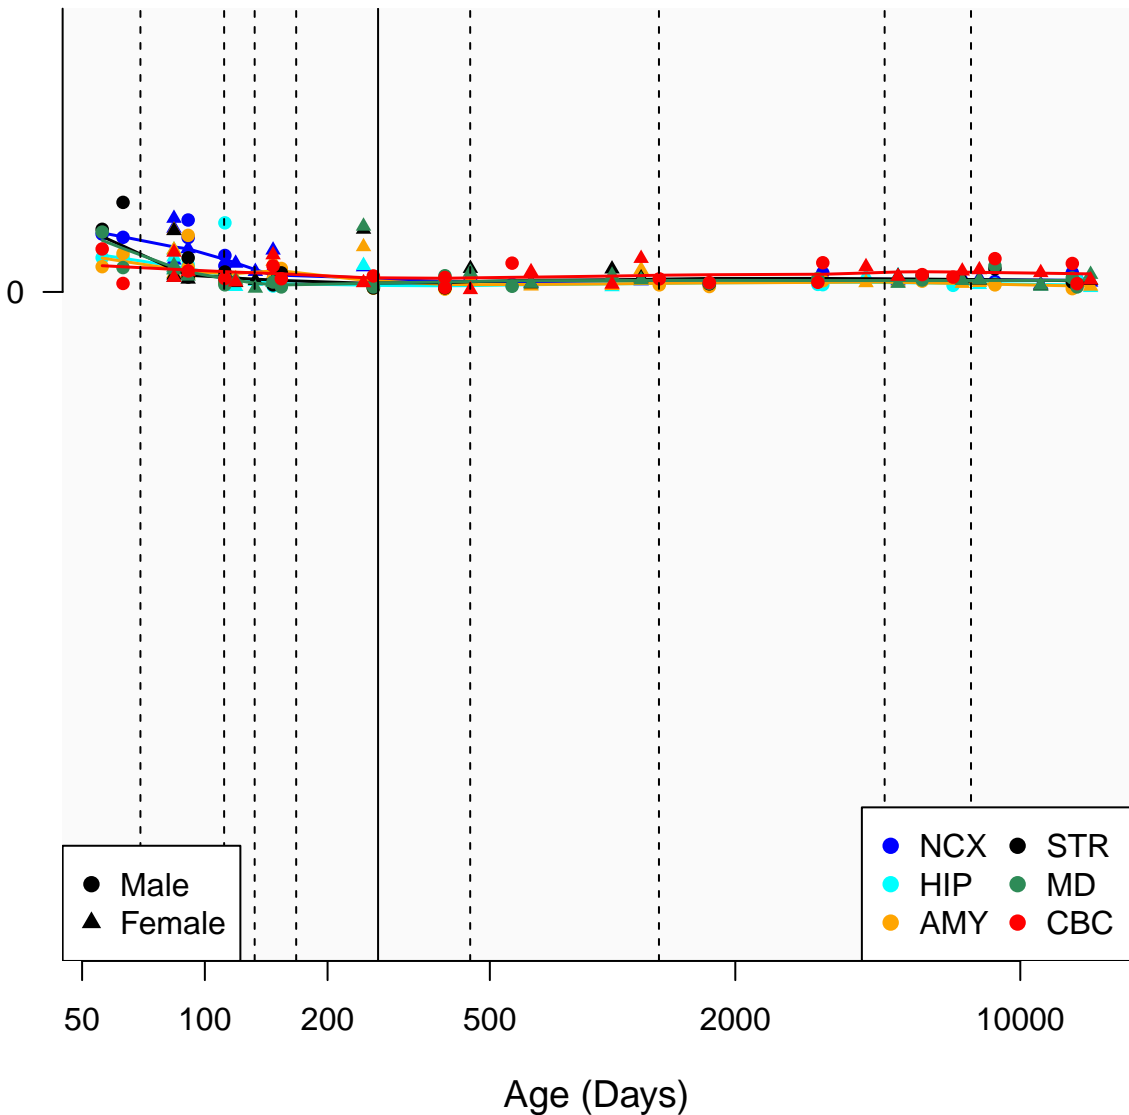

# AC097381.1\_ENSG00000228919

Window:

1 2 3 4 5 6 7 8 9

Normalized Log2 RPKM+1

● Male  
▲ Female

● NCX ● STR  
● HIP ● MD  
● AMY ● CBC