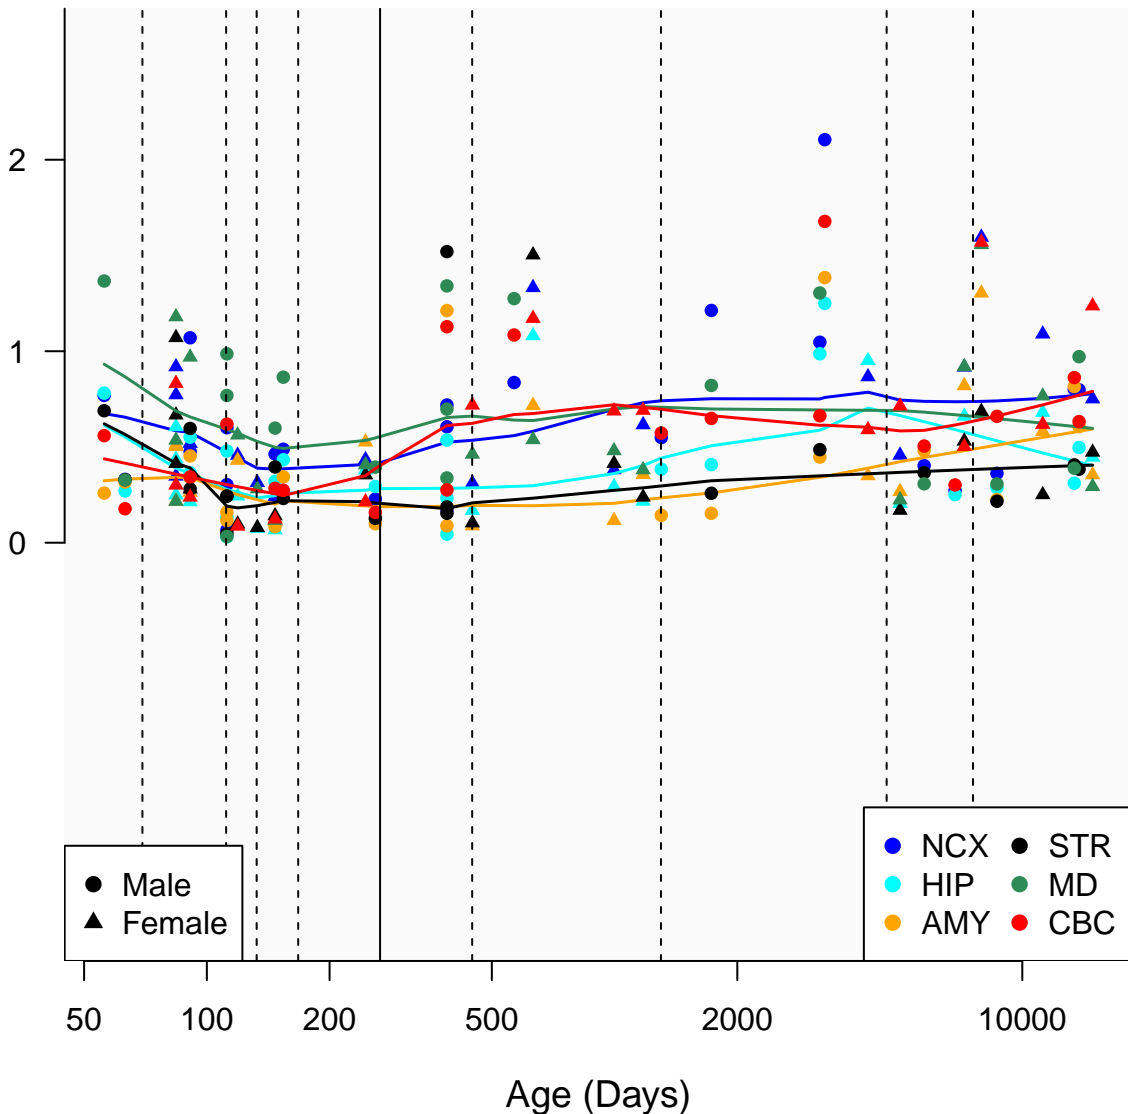

# AC097466.1\_ENSG00000274246

Window:

1 2 3 4 5 6 7 8 9

Normalized Log2 RPKM+1

● Male  
▲ Female

● NCX ● STR  
● HIP ● MD  
● AMY ● CBC