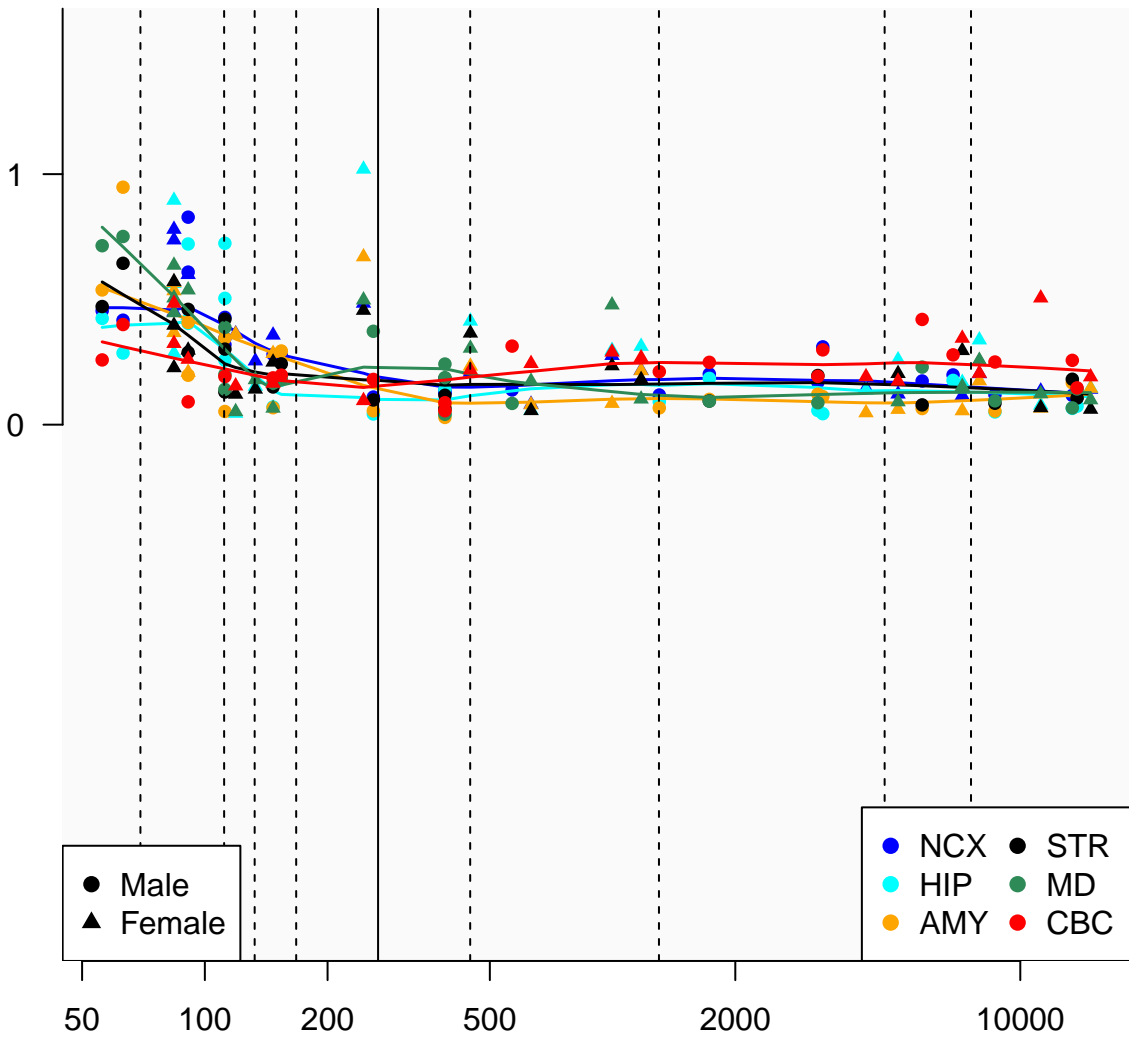

# AC097523.1\_ENSG00000233045

Window:

1 2 3 4 5 6 7 8 9

Normalized Log2 RPKM+1

● Male  
▲ Female

● NCX ● STR  
● HIP ● MD  
● AMY ● CBC

Age (Days)