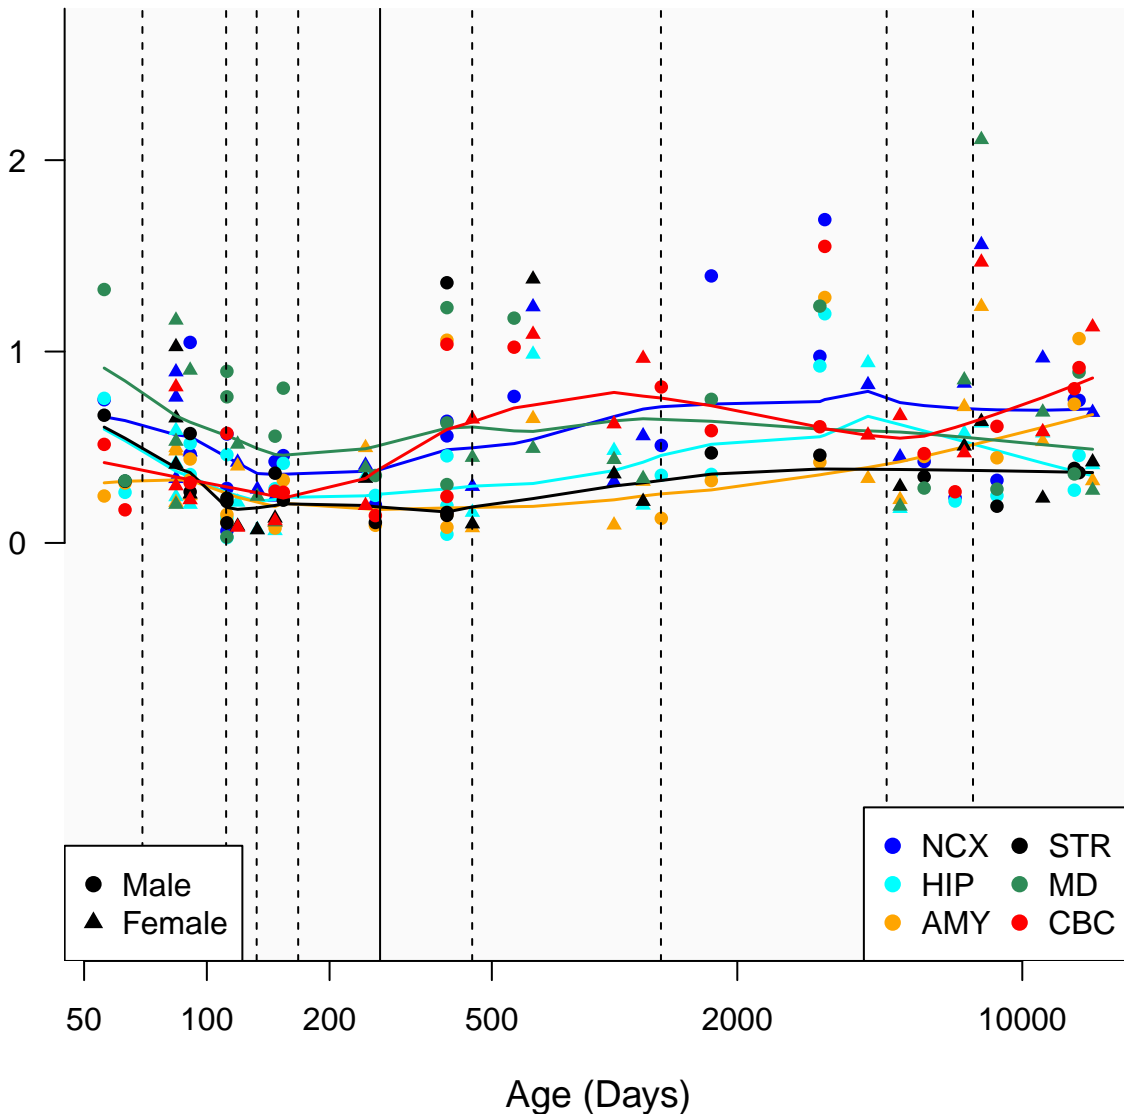

# AC100800.1\_ENSG00000274368

Window:

1 2 3 4 5 6 7 8 9

Normalized Log<sub>2</sub> RPKM+1

● Male  
▲ Female

● NCX ● STR  
● HIP ● MD  
● AMY ● CBC