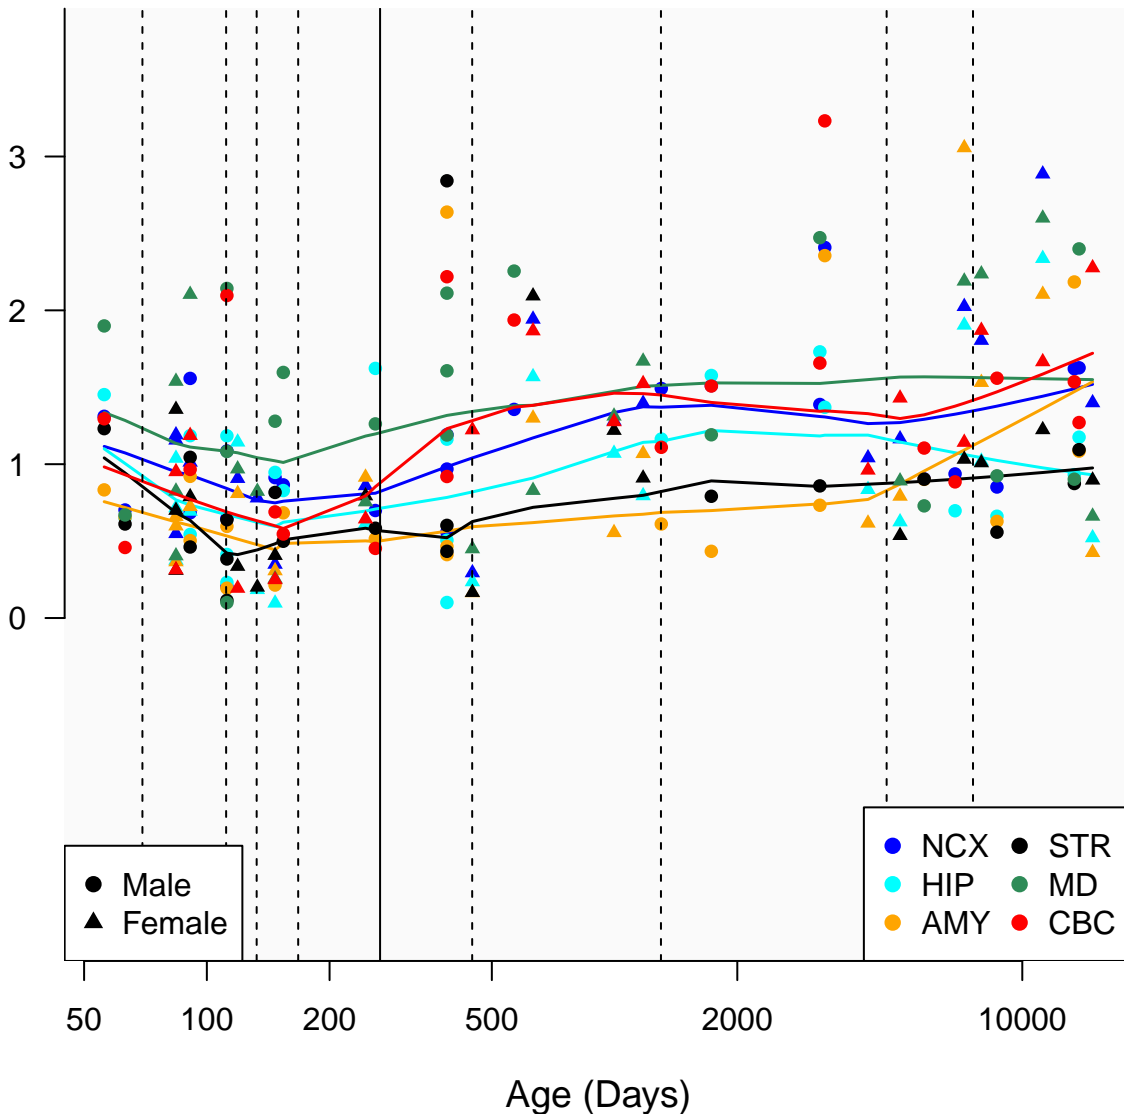

# AC104687.1\_ENSG00000264124

Window:

1 2 3 4 5 6 7 8 9

Normalized Log2 RPKM+1

● Male  
▲ Female

● NCX ● STR  
● HIP ● MD  
● AMY ● CBC