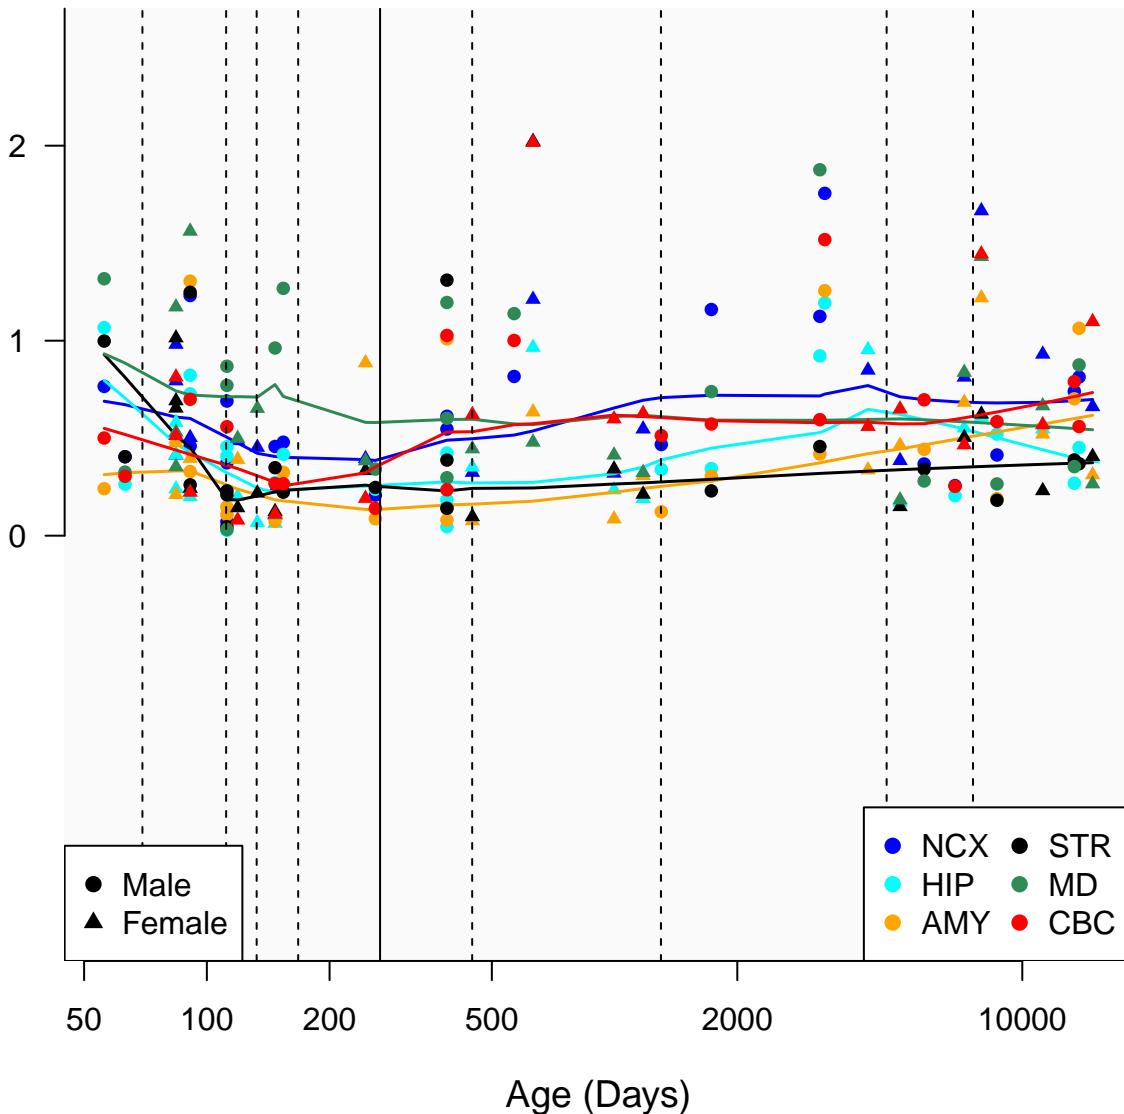

# AC107294.1\_ENSG00000274622

Window:

1 2 3 4 5 6 7 8 9

Normalized Log2 RPKM+1

● Male  
▲ Female

● NCX ● STR  
● HIP ● MD  
● AMY ● CBC