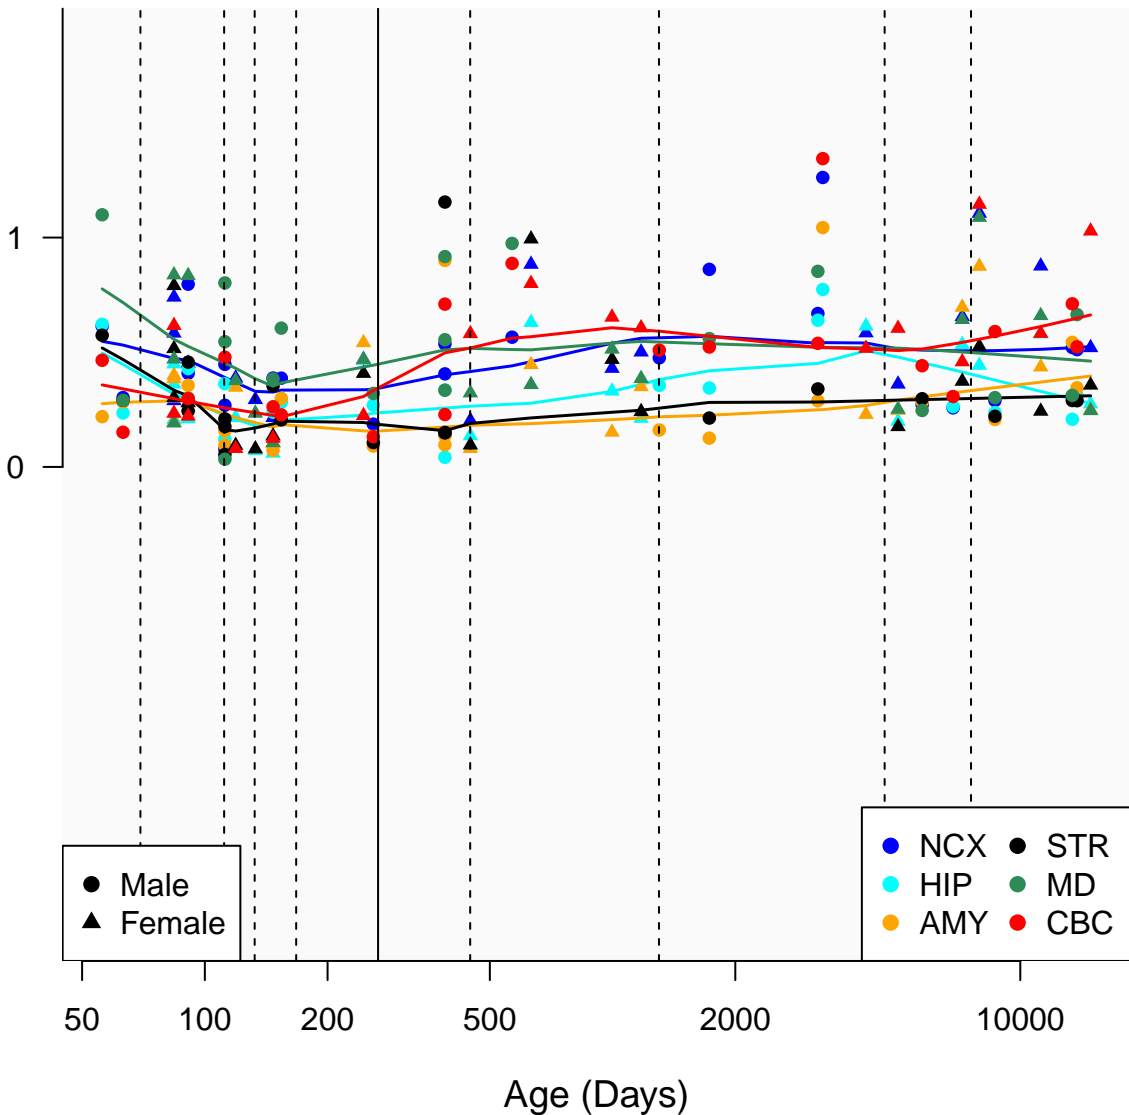

AC108938.3_ENSG00000231583

Window:

1 2 3 4 5 6 7 8 9

Normalized Log2 RPKM+1

● Male
▲ Female

● NCX ● STR
● HIP ● MD
● AMY ● CBC