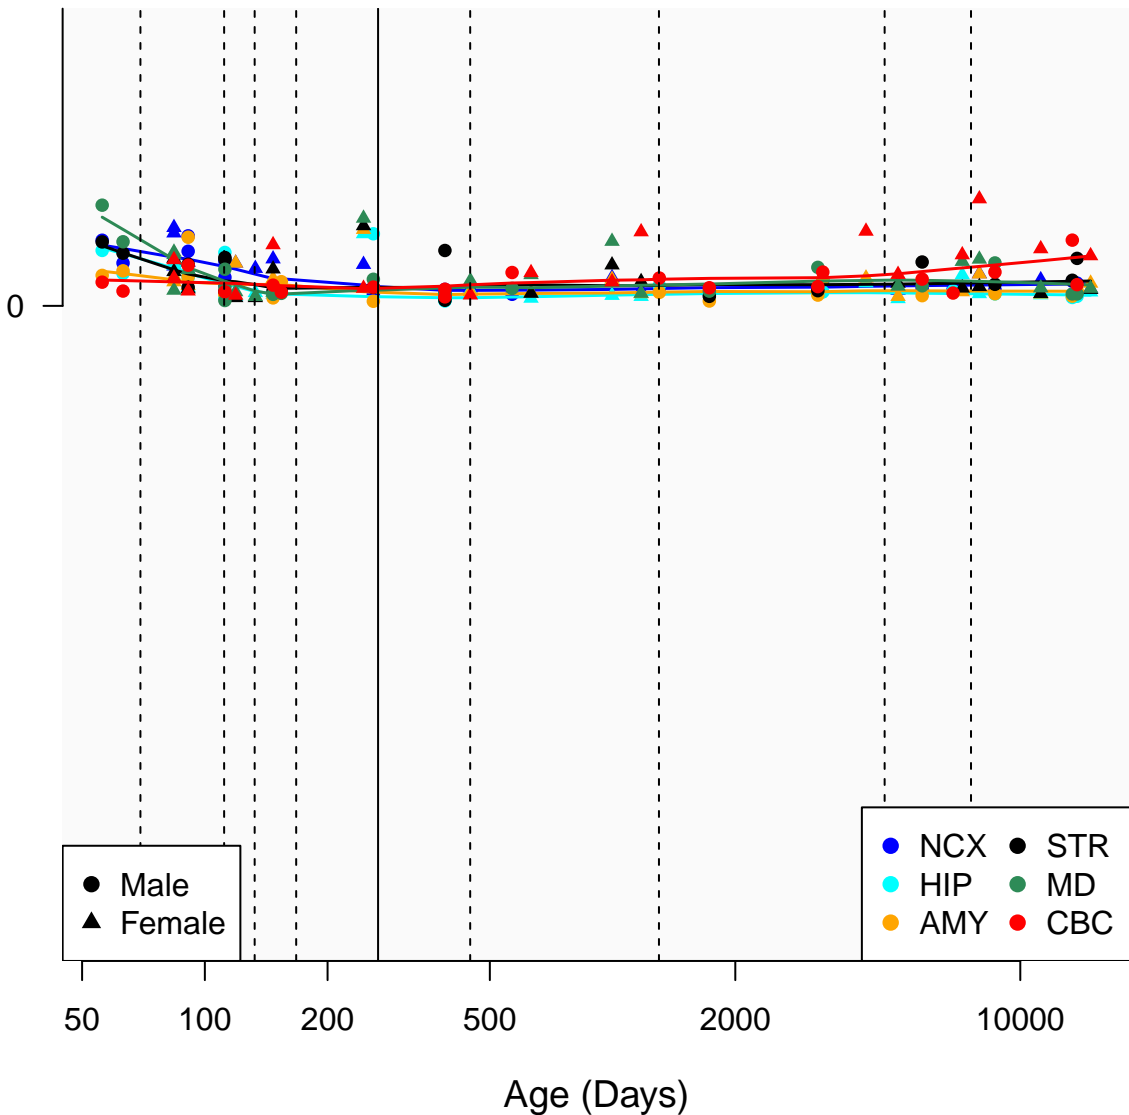

# AC114730.7\_ENSG00000234793

Window:

1 2 3 4 5 6 7 8 9

Normalized Log2 RPKM+1

● Male  
▲ Female

● NCX ● STR  
● HIP ● MD  
● AMY ● CBC