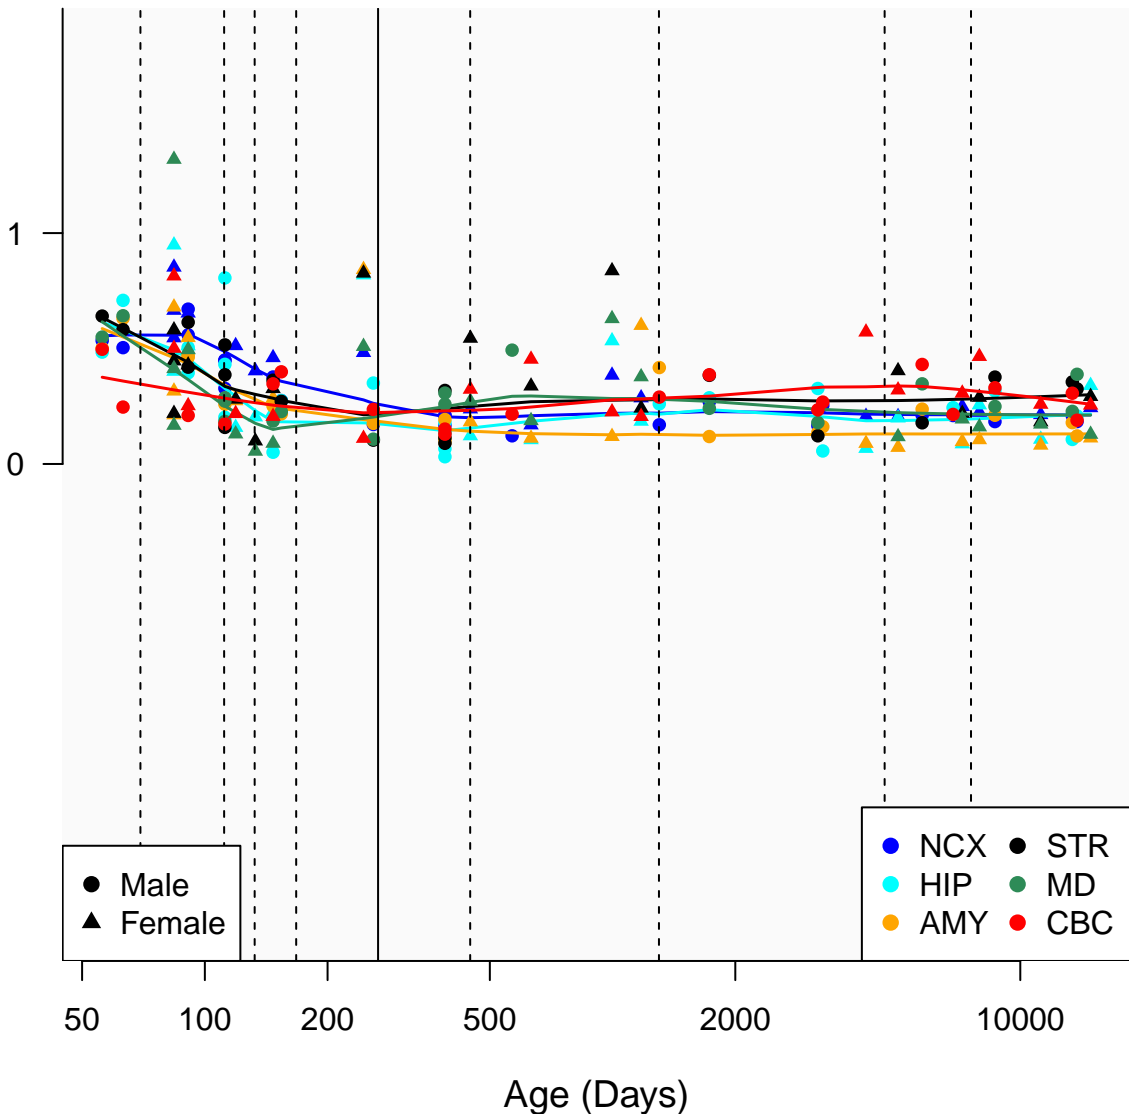

# AC114752.2\_ENSG00000236148

Window:

1 2 3 4 5 6 7 8 9

Normalized Log2 RPKM+1

● Male  
▲ Female

● NCX ● STR  
● HIP ● MD  
● AMY ● CBC