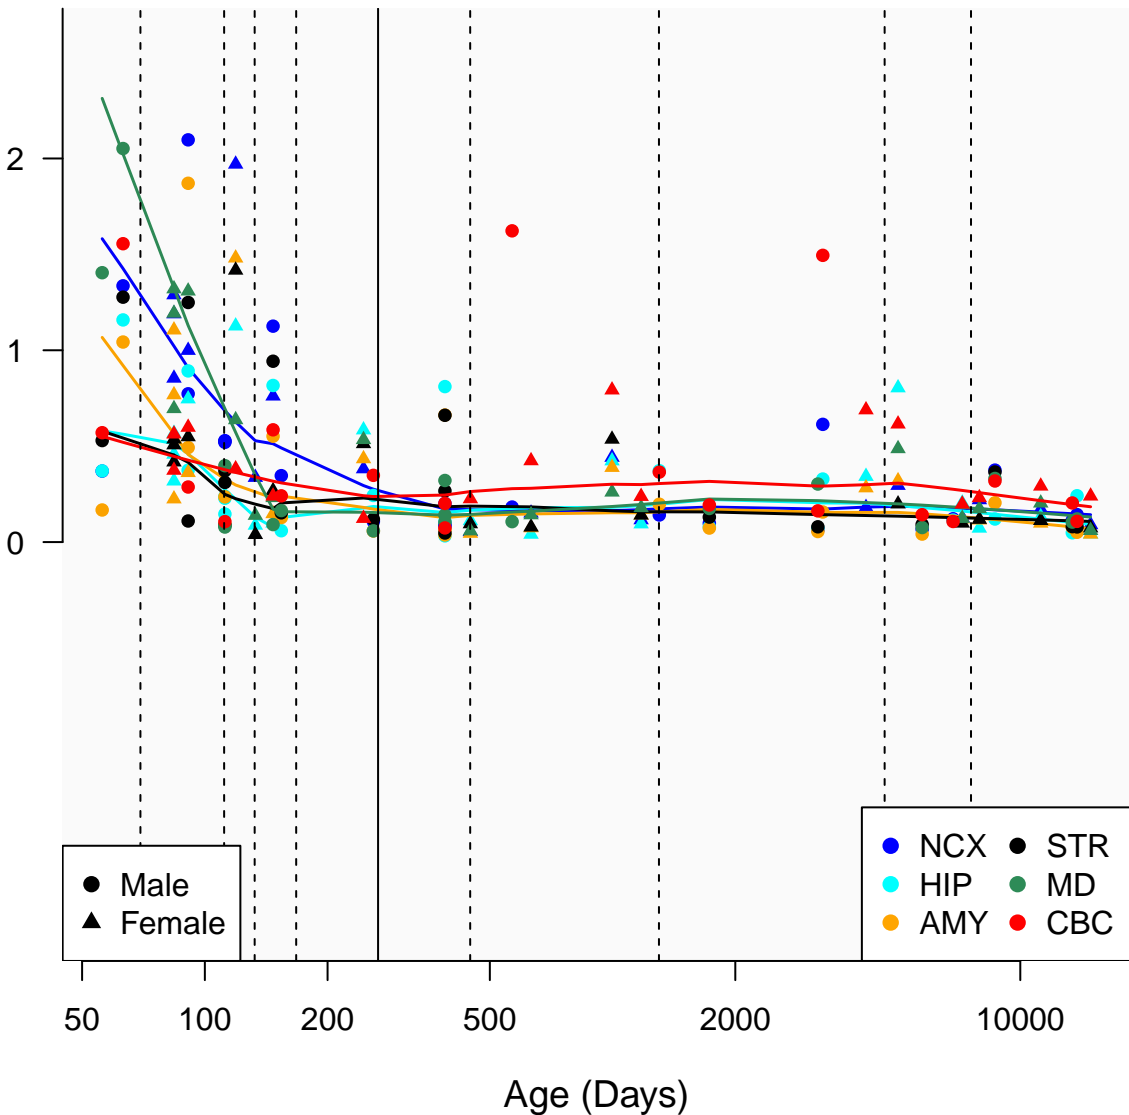

# AC116609.2\_ENSG00000223751

Window:

1 2 3 4 5 6 7 8 9

Normalized Log2 RPKM+1

● Male  
▲ Female

● NCX ● STR  
● HIP ● MD  
● AMY ● CBC