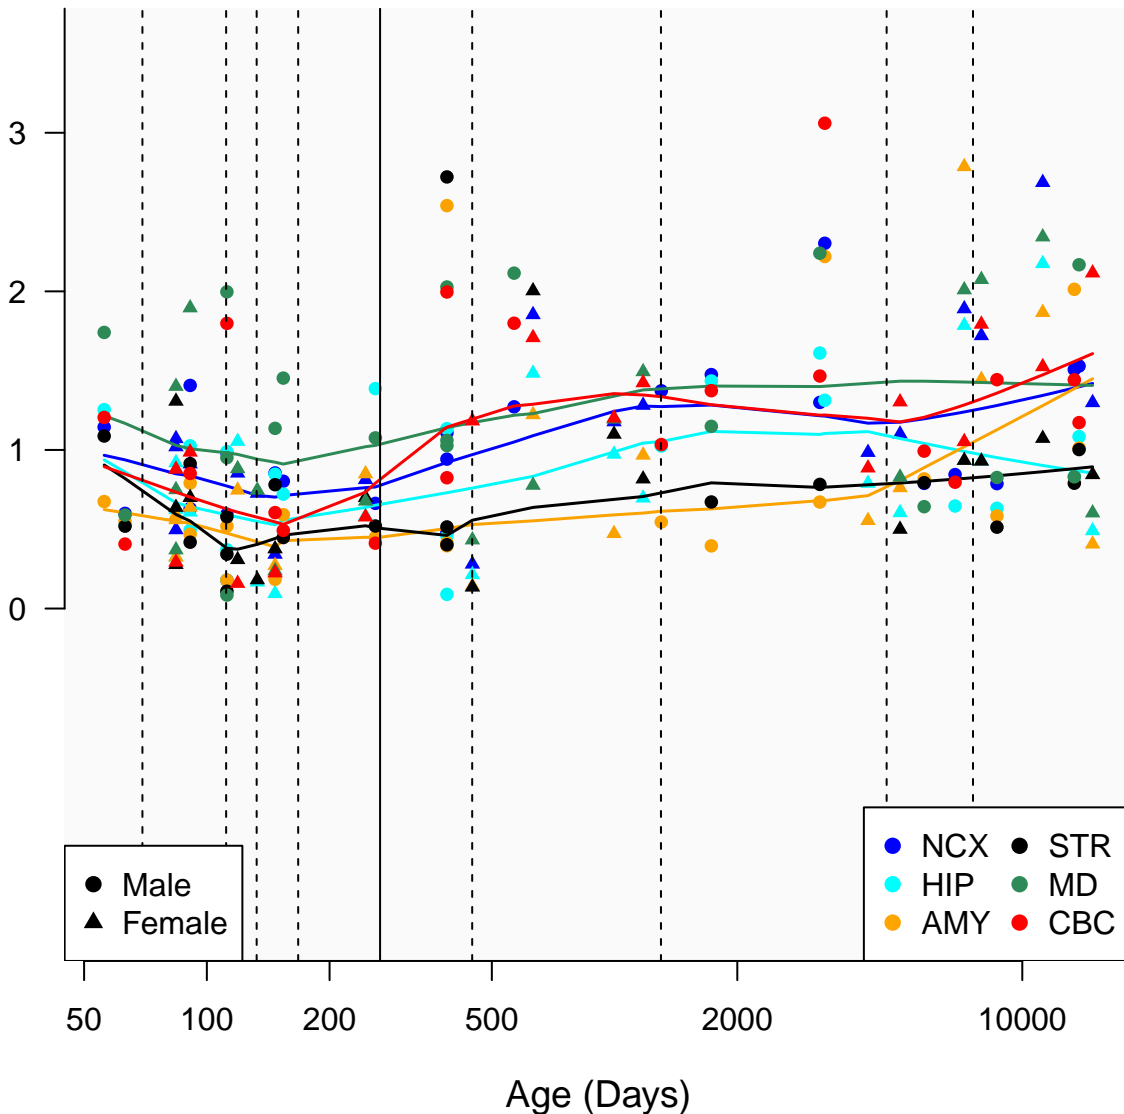

# AC118063.2\_ENSG00000277207

Window:

1 2 3 4 5 6 7 8 9

Normalized Log2 RPKM+1

● Male  
▲ Female

● NCX ● STR  
● HIP ● MD  
● AMY ● CBC