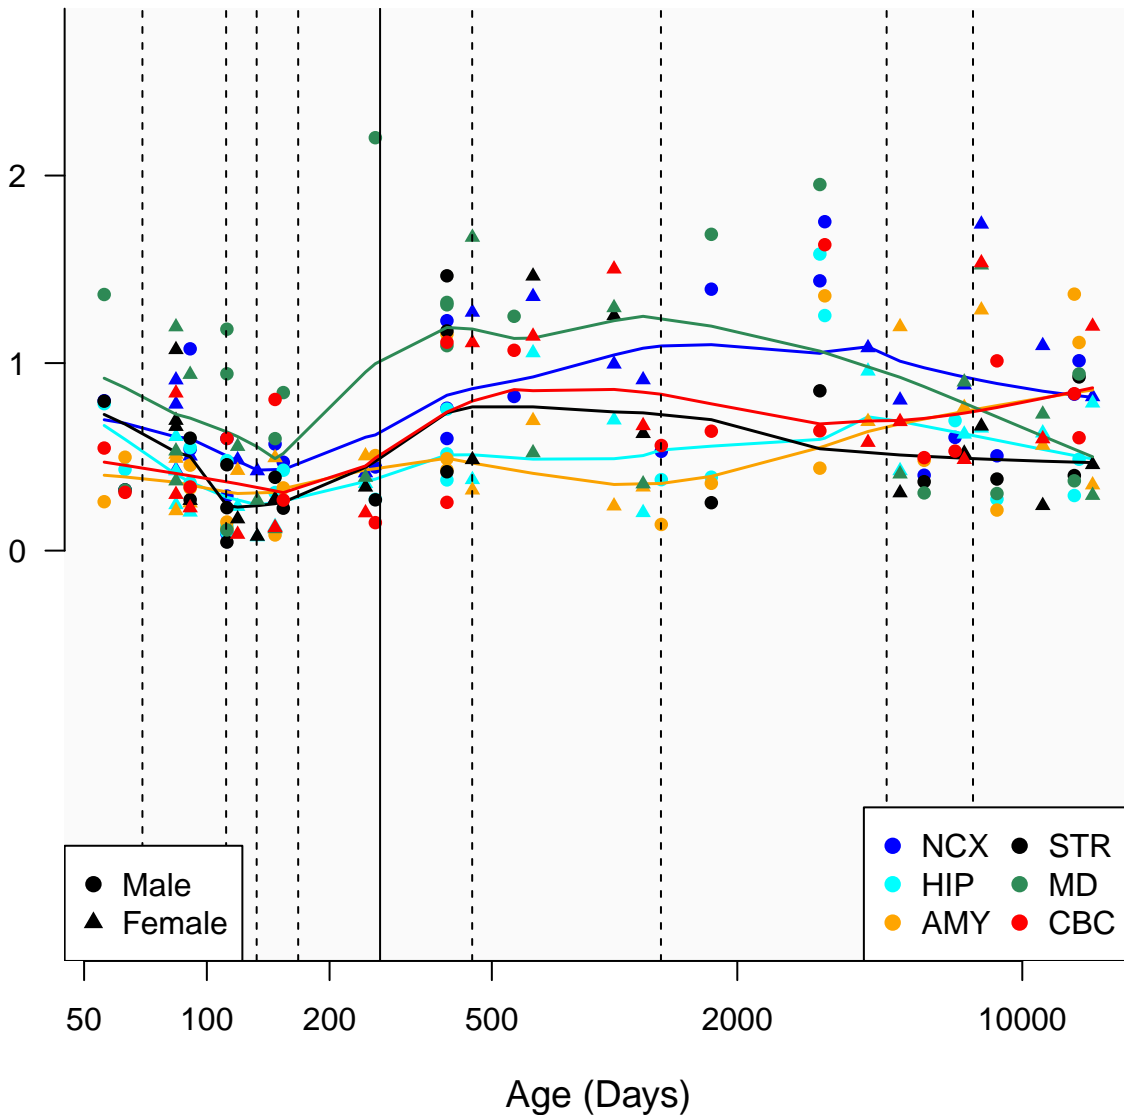

# AC132825.1\_ENSG00000273754

Window:

1 2 3 4 5 6 7 8 9

Normalized Log2 RPKM+1

● Male  
▲ Female

● NCX ● STR  
● HIP ● MD  
● AMY ● CBC