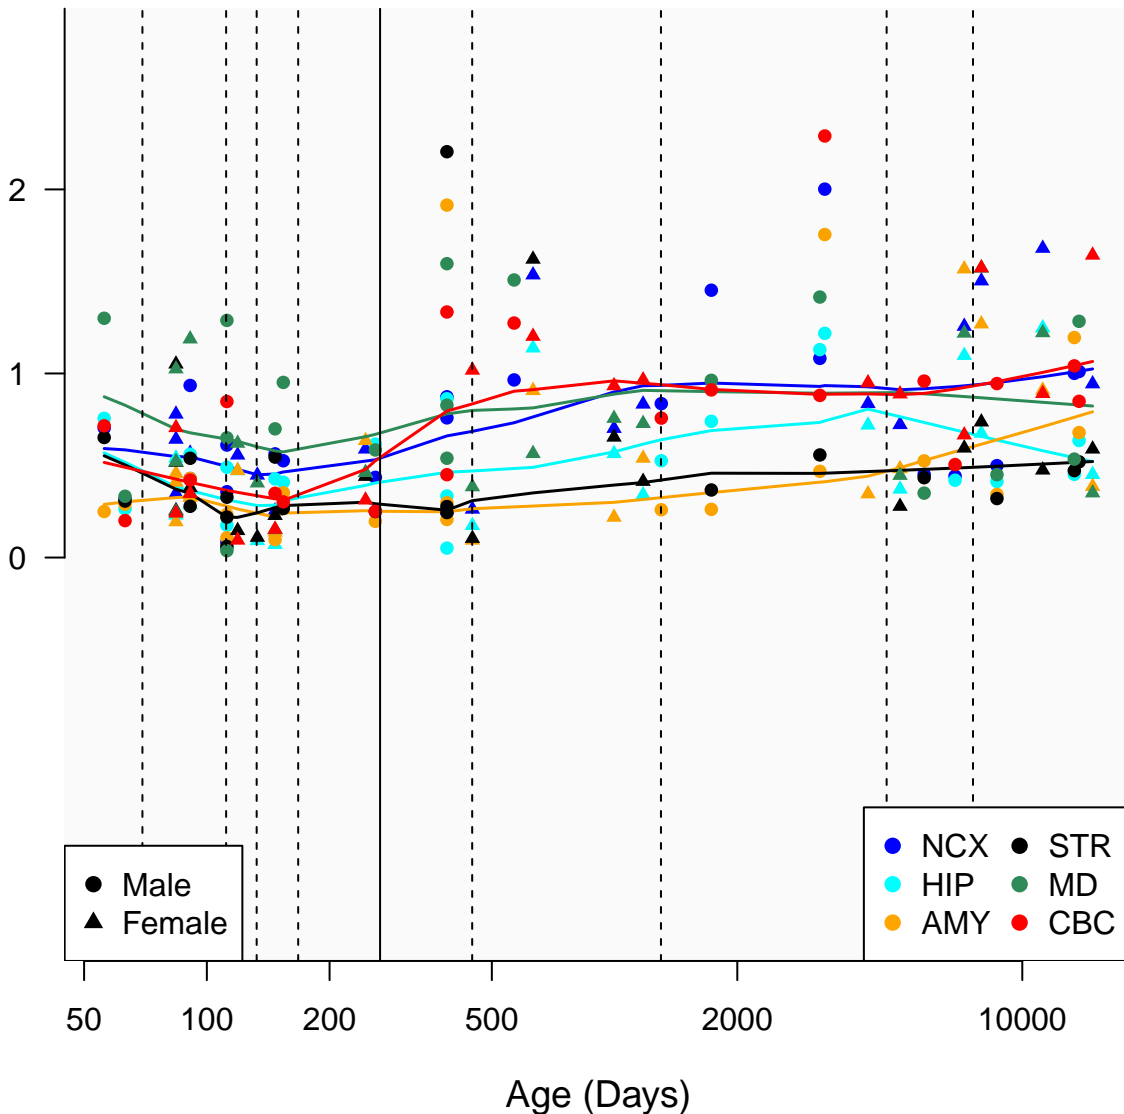

# AC134878.2\_ENSG00000263502

Window:

1 2 3 4 5 6 7 8 9

Normalized Log2 RPKM+1

● Male  
▲ Female

● NCX ● STR  
● HIP ● MD  
● AMY ● CBC