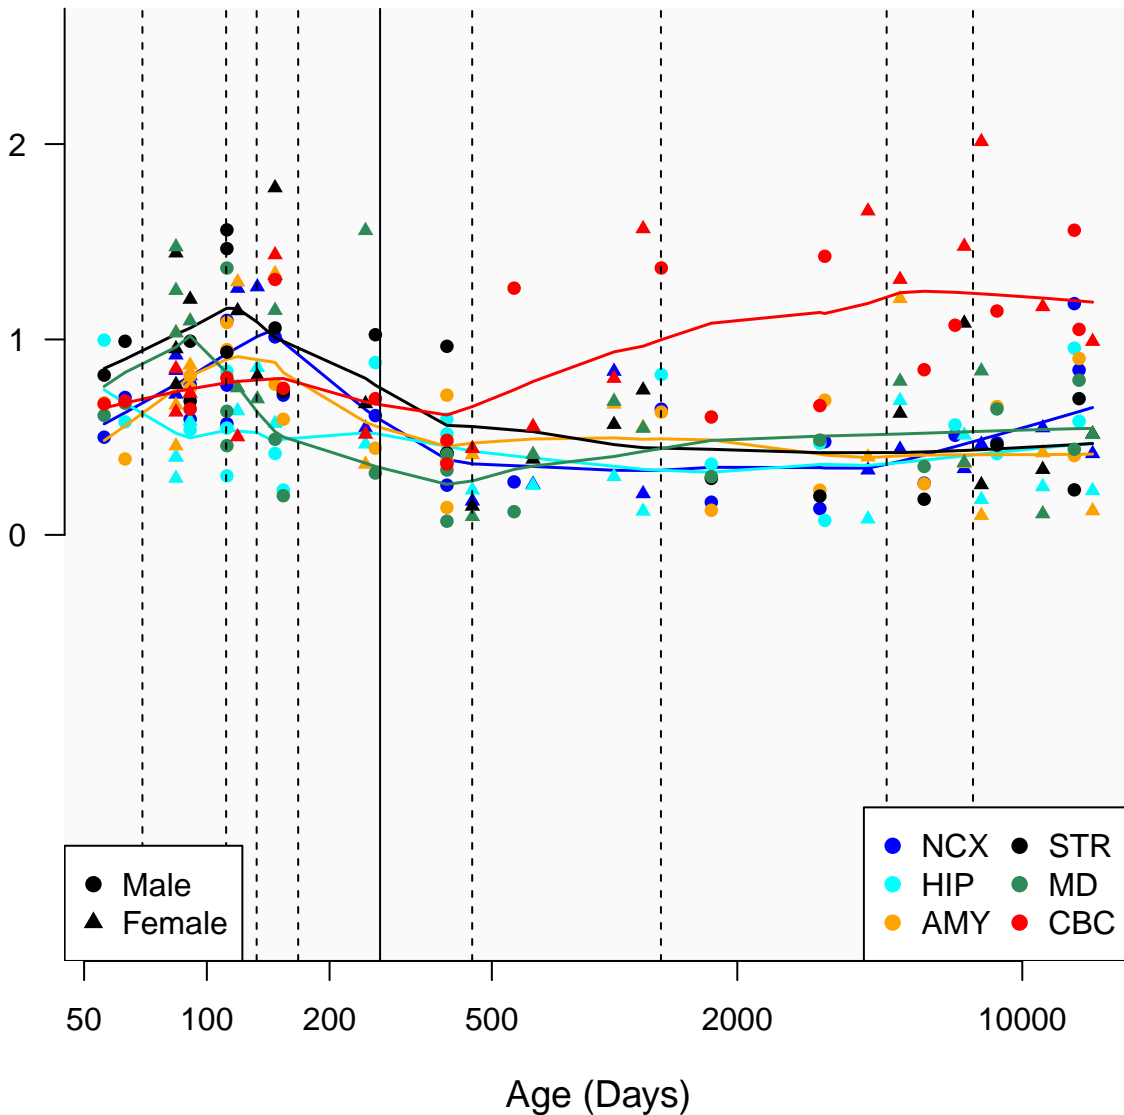

# AC137932.5\_ENSG00000260279

Window:

1 2 3 4 5 6 7 8 9

Normalized Log<sub>2</sub> RPKM+1

● Male  
▲ Female

● NCX ● STR  
● HIP ● MD  
● AMY ● CBC