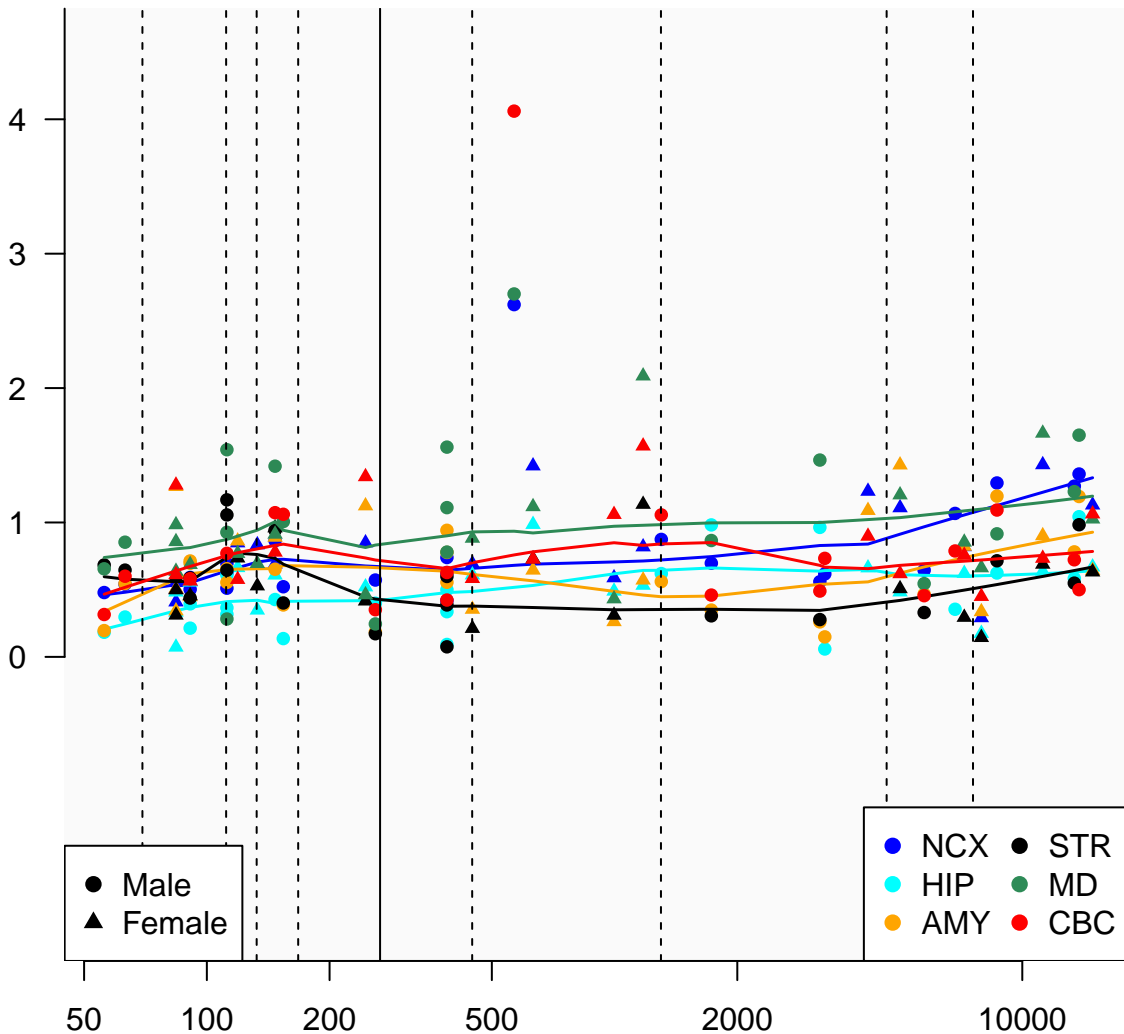

# AC139100.4\_ENSG00000278000

Window:

1 2 3 4 5 6 7 8 9

Normalized Log<sub>2</sub> RPKM+1

● Male  
▲ Female

● NCX ● STR  
● HIP ● MD  
● AMY ● CBC