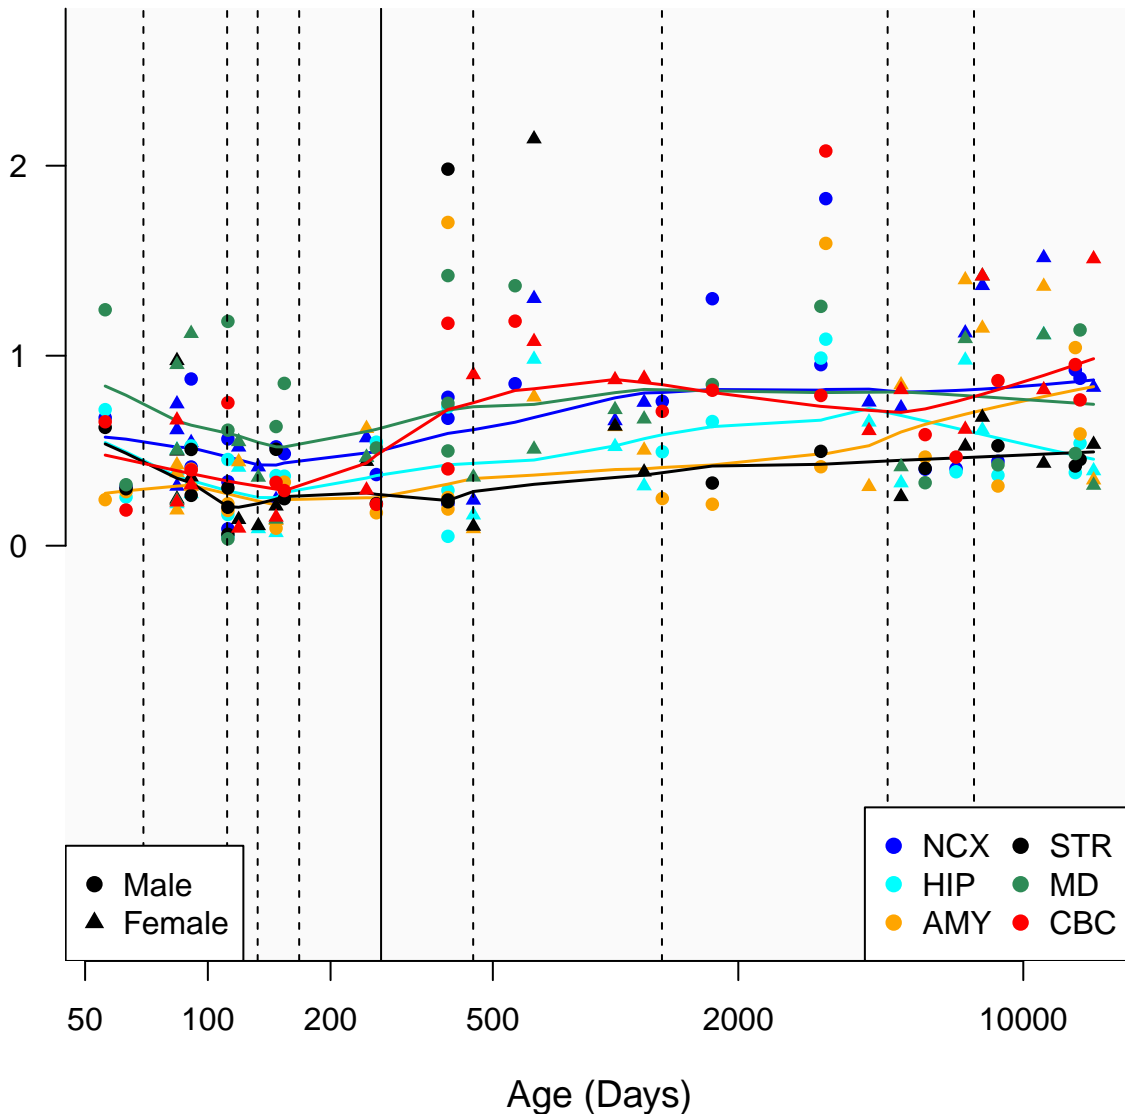

# AC233299.1\_ENSG00000263653

Window:

1 2 3 4 5 6 7 8 9

Normalized Log2 RPKM+1

● Male  
▲ Female

● NCX ● STR  
● HIP ● MD  
● AMY ● CBC