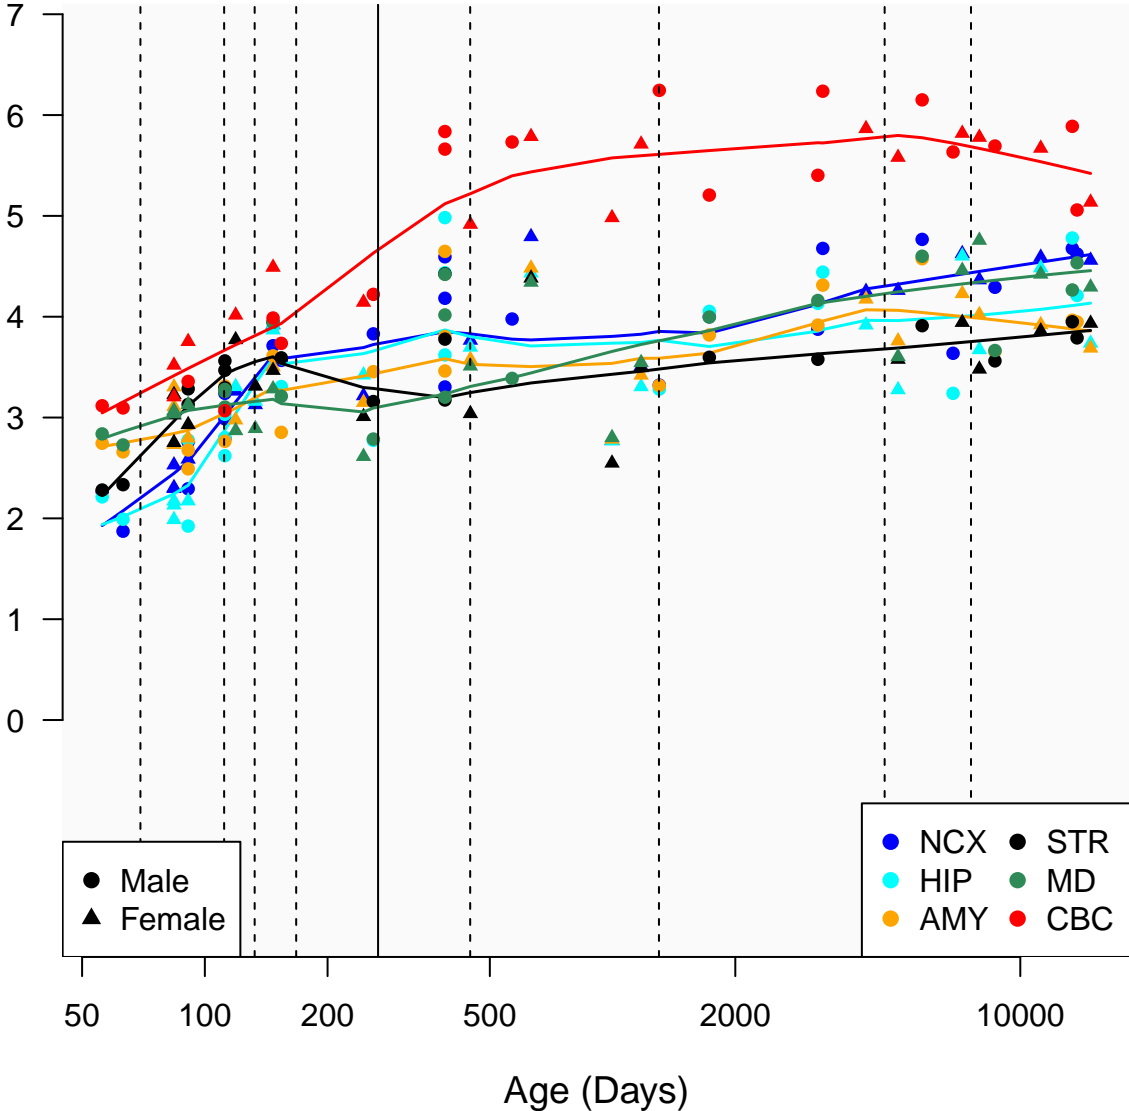

# ADAM22\_ENSG00000008277

Window:

1 2 3 4 5 6 7 8 9

Normalized Log2 RPKM+1

● Male  
▲ Female

● NCX ● STR  
● HIP ● MD  
● AMY ● CBC