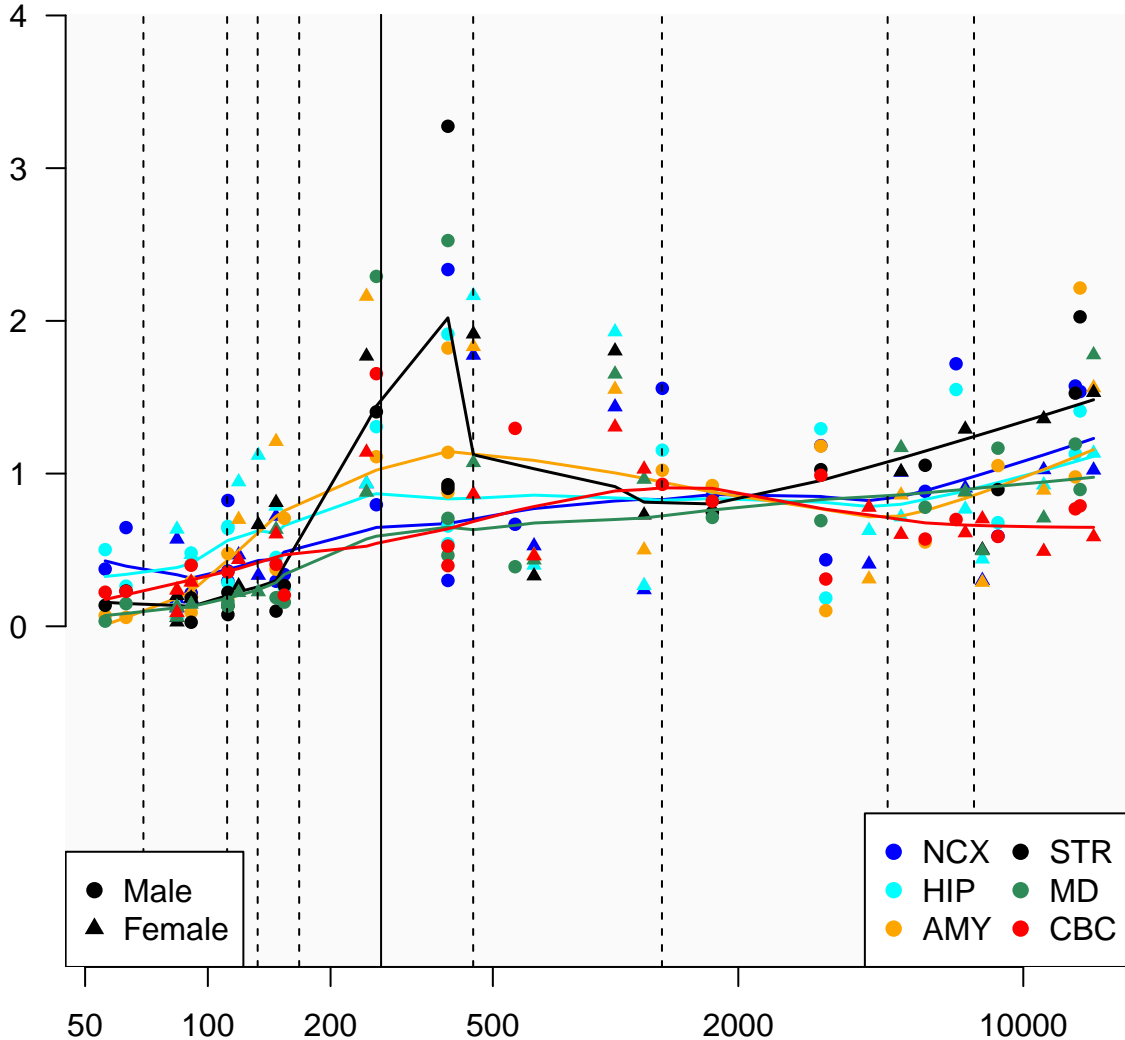

# ADAM33\_ENSG00000149451

Window:

1 2 3 4 5 6 7 8 9

Normalized Log2 RPKM+1

● Male  
▲ Female

● NCX ● STR  
● HIP ● MD  
● AMY ● CBC