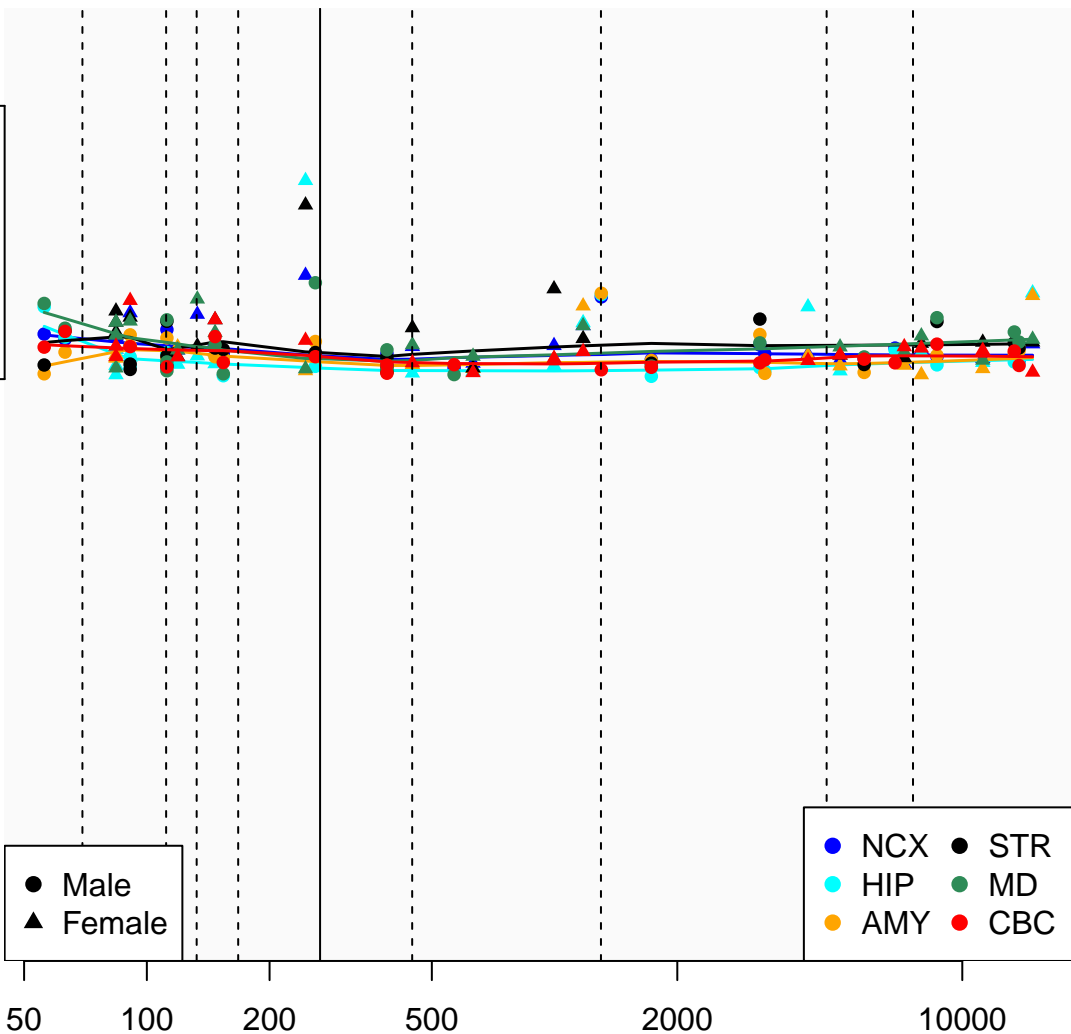

# ADAMTS7P4\_ENSG00000218052

Window:

1 2 3 4 5 6 7 8 9

Normalized Log2 RPKM+1

1  
0

● Male  
▲ Female

● NCX ● STR  
● HIP ● MD  
● AMY ● CBC

Age (Days)