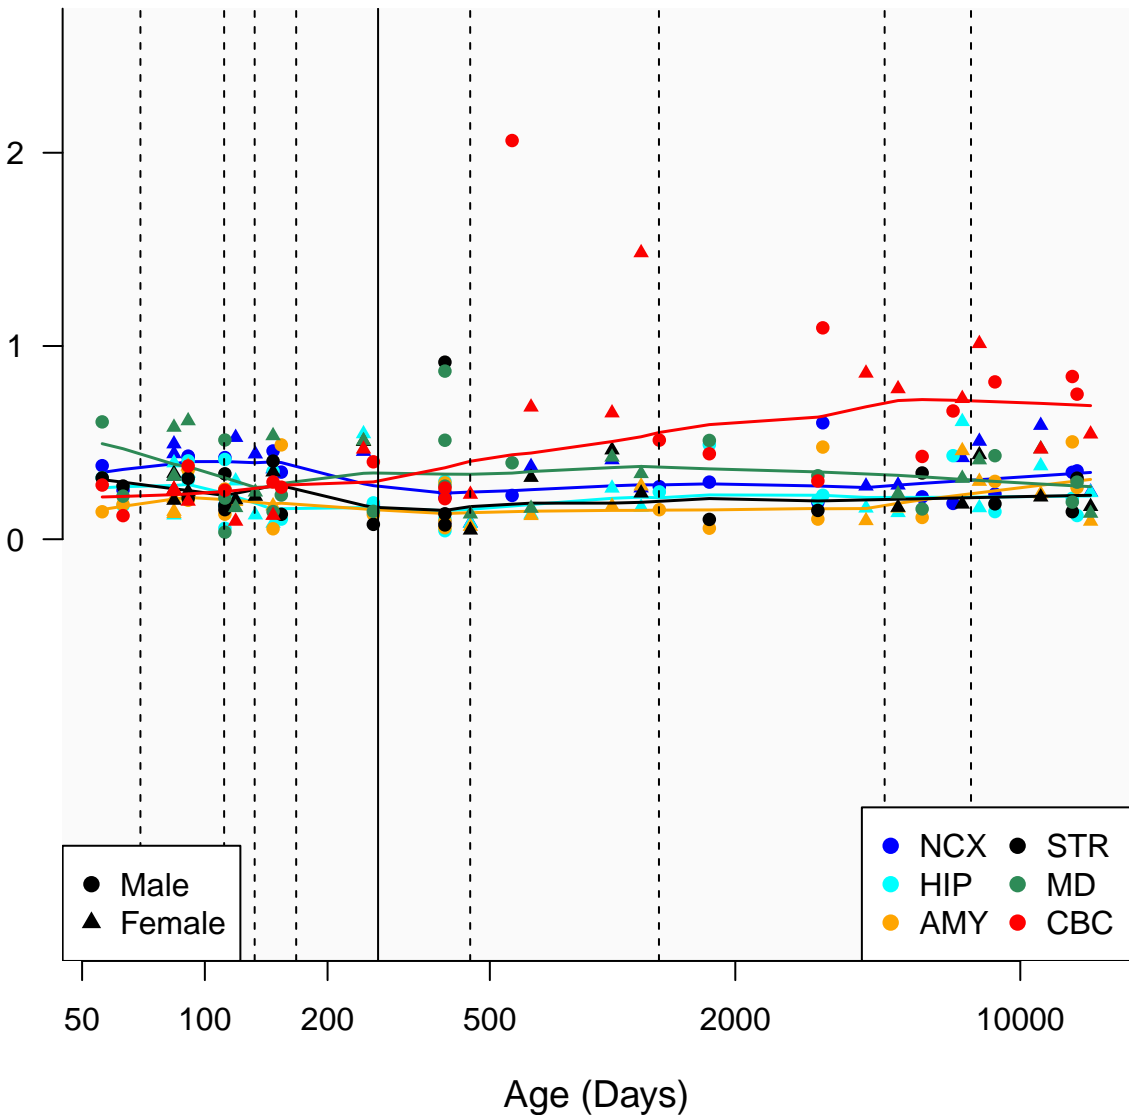

# AF038458.4\_ENSG00000267113

Window:

1 2 3 4 5 6 7 8 9

Normalized Log2 RPKM+1

● Male  
▲ Female

● NCX ● STR  
● HIP ● MD  
● AMY ● CBC