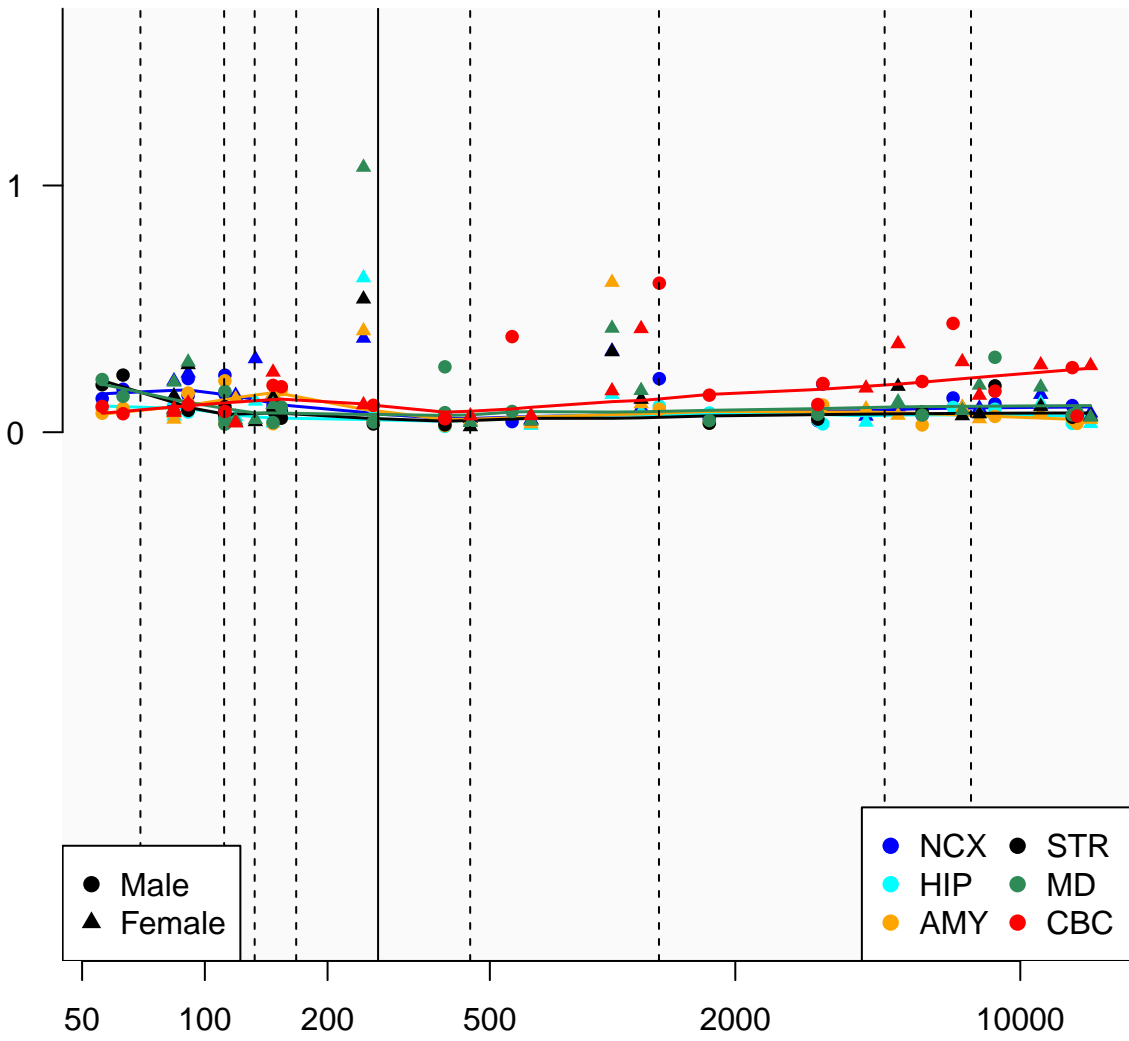

# AF127577.11\_ENSG00000231201

Window:

1 2 3 4 5 6 7 8 9

Normalized Log2 RPKM+1

● Male  
▲ Female

● NCX ● STR  
● HIP ● MD  
● AMY ● CBC

Age (Days)