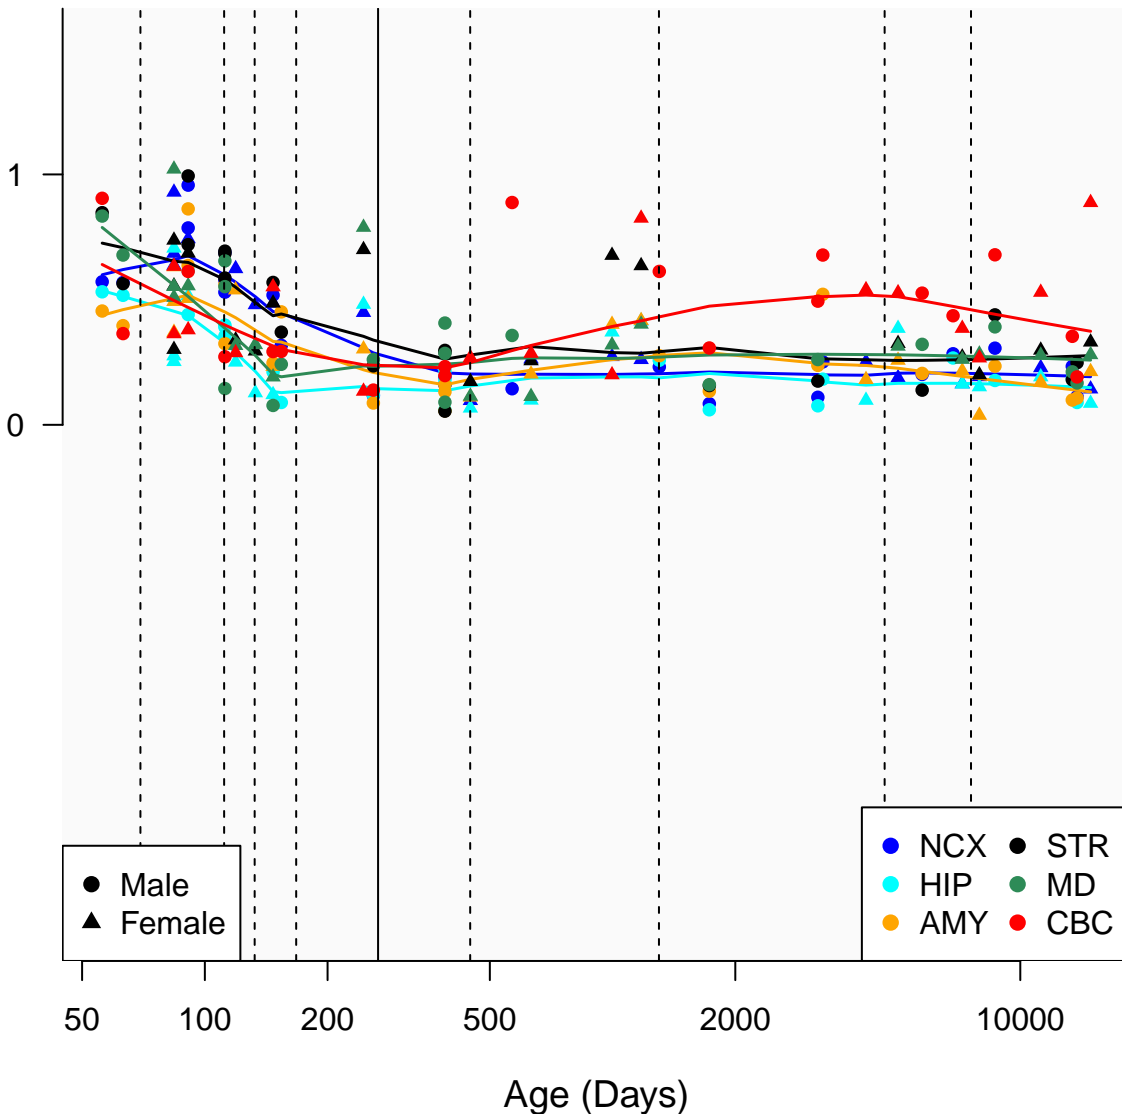

# AF146191.4\_ENSG00000245685

Window:

1 2 3 4 5 6 7 8 9

Normalized Log2 RPKM+1

● Male  
▲ Female

● NCX ● STR  
● HIP ● MD  
● AMY ● CBC