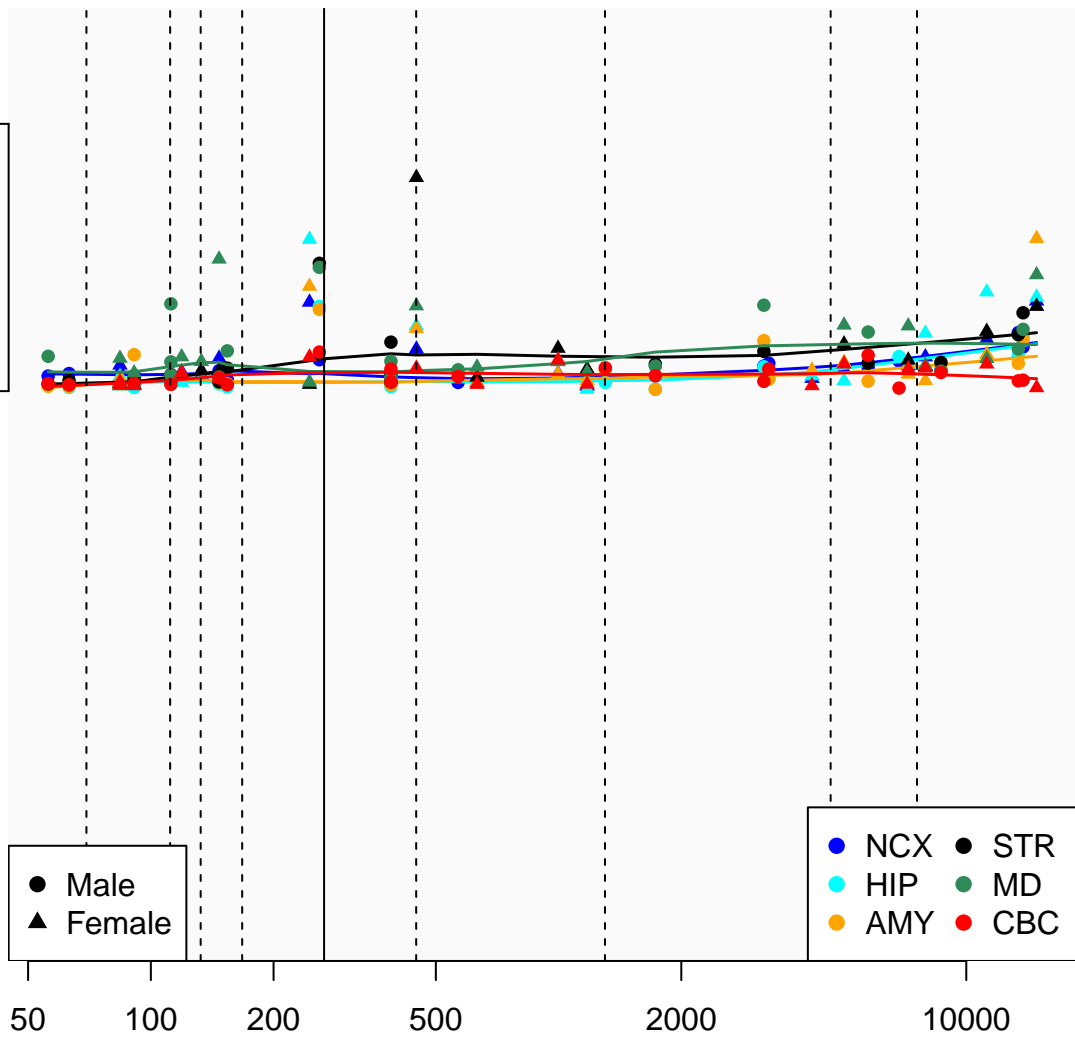

AIRE_ENSG00000160224

Window:

1 2 3 4 5 6 7 8 9

Normalized Log2 RPKM+1

1
0

● Male
▲ Female

● NCX ● STR
● HIP ● MD
● AMY ● CBC

Age (Days)