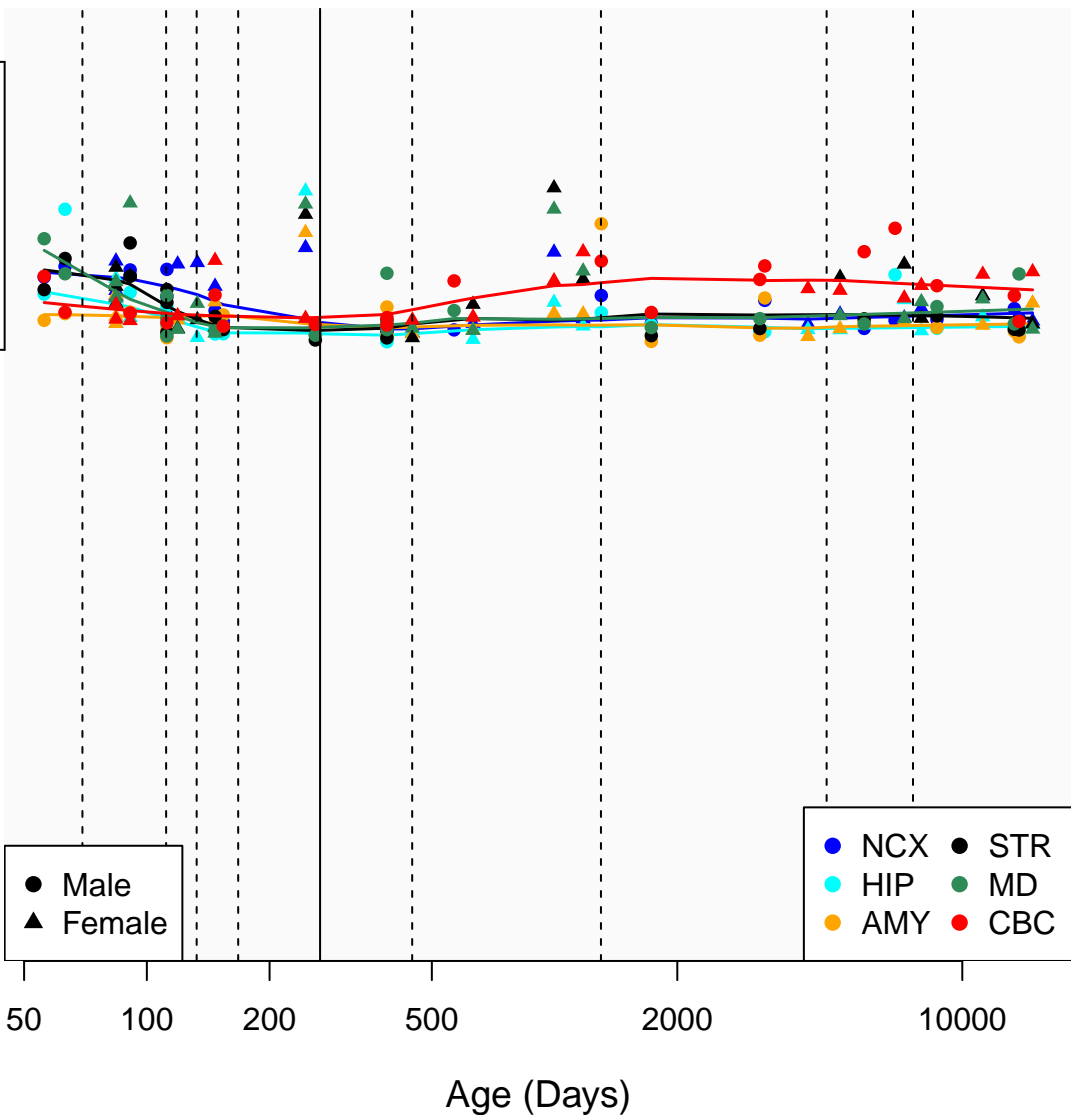

# AK3P5\_ENSG00000228816

Window:

1 2 3 4 5 6 7 8 9

Normalized Log2 RPKM+1

● Male  
▲ Female

● NCX ● STR  
● HIP ● MD  
● AMY ● CBC