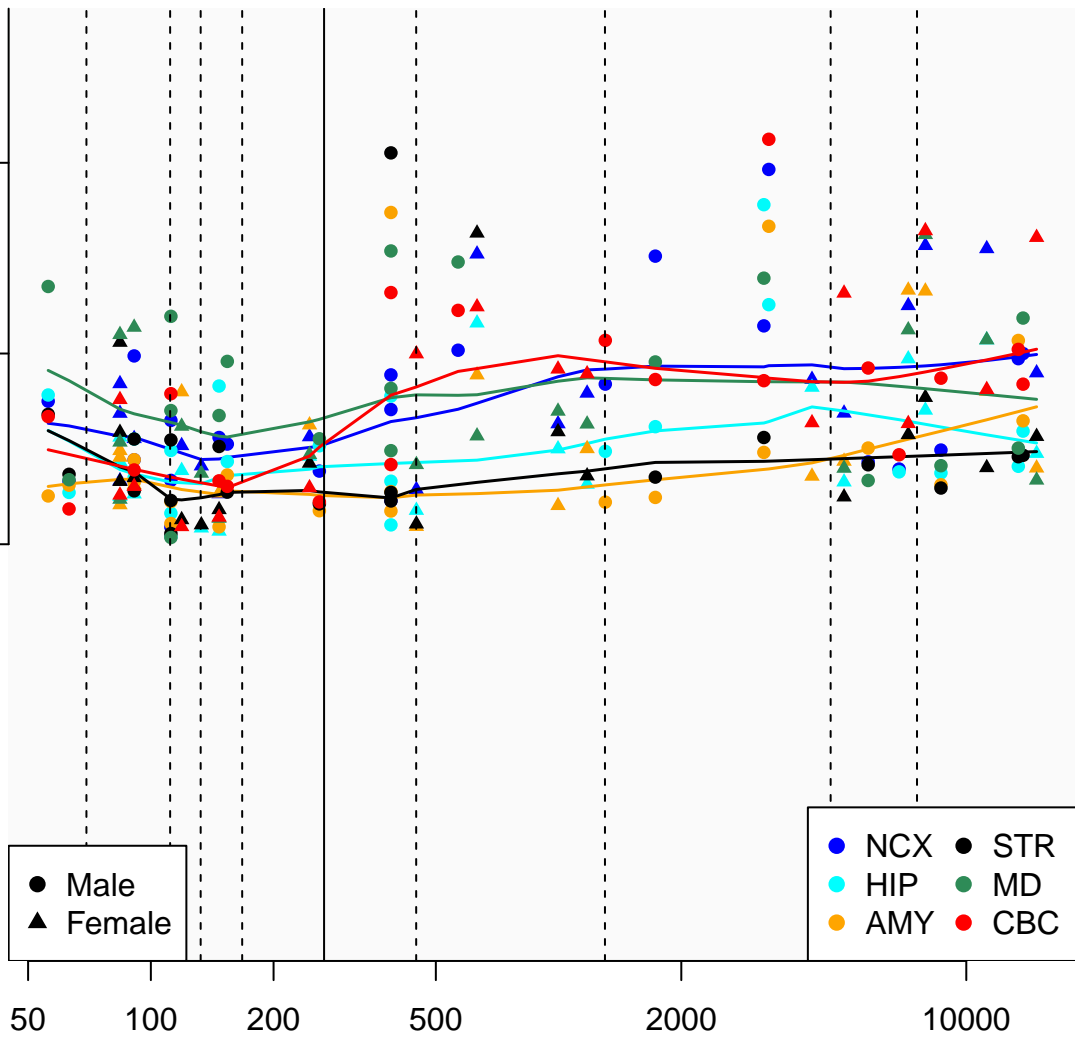

# AL022345.9\_ENSG00000271831

Window:

1 2 3 4 5 6 7 8 9

Normalized Log2 RPKM+1

● Male  
▲ Female

● NCX ● STR  
● HIP ● MD  
● AMY ● CBC

Age (Days)