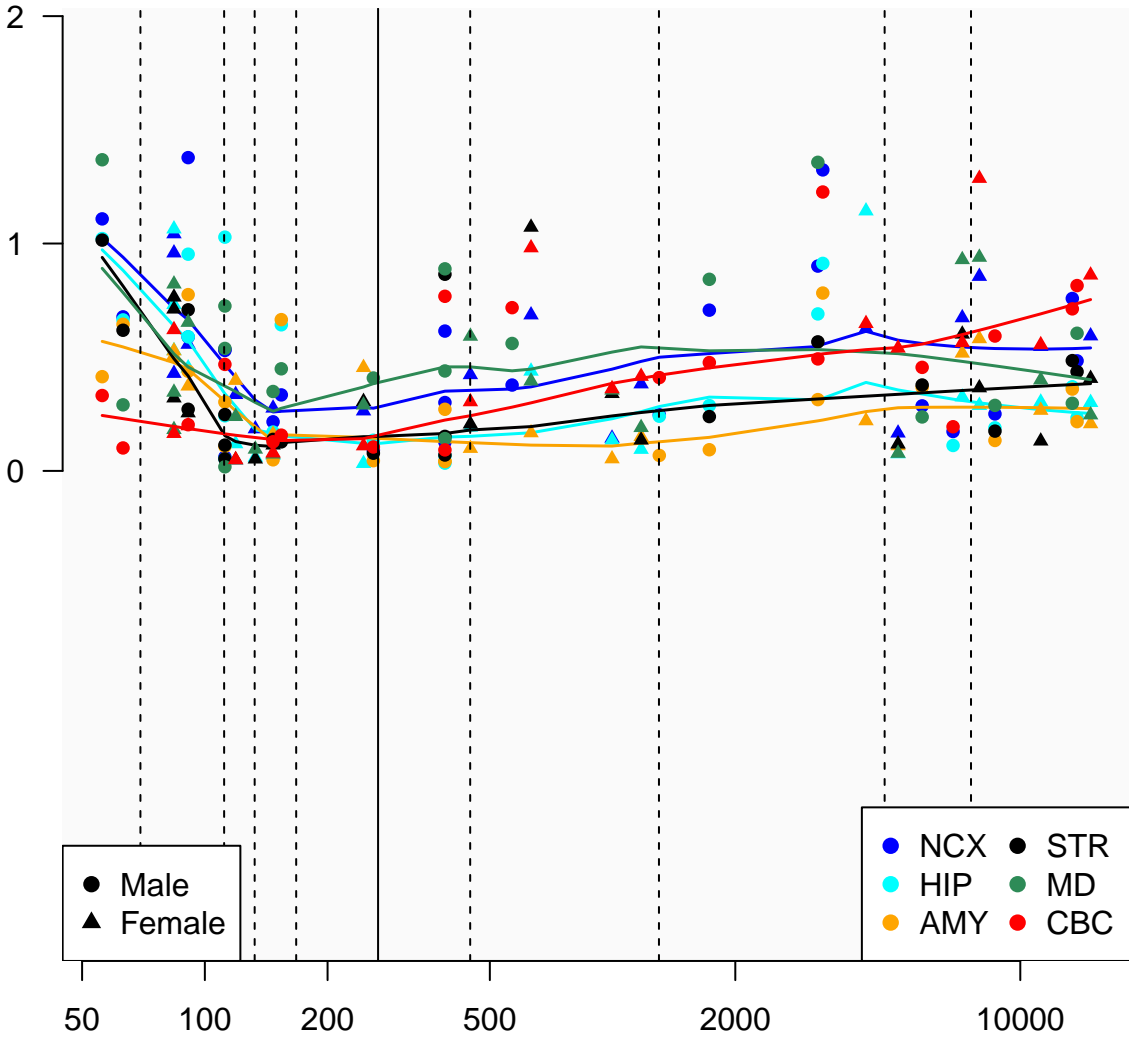

# AL121987.1\_ENSG00000265381

Window:

1 2 3 4 5 6 7 8 9

Normalized Log2 RPKM+1

● Male  
▲ Female

● NCX ● STR  
● HIP ● MD  
● AMY ● CBC