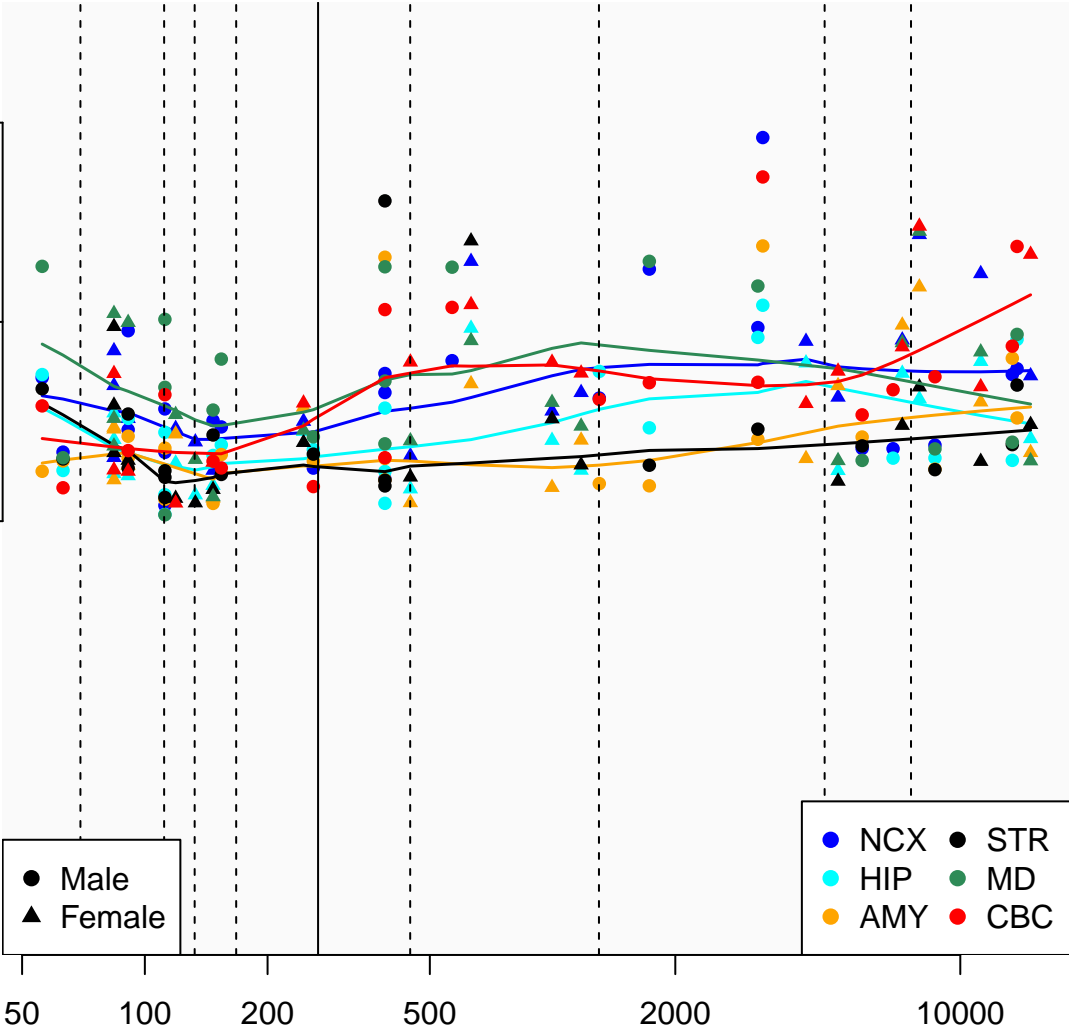

# AL136040.1\_ENSG00000273941

Window:

1 2 3 4 5 6 7 8 9

Normalized Log2 RPKM+1

Age (Days)