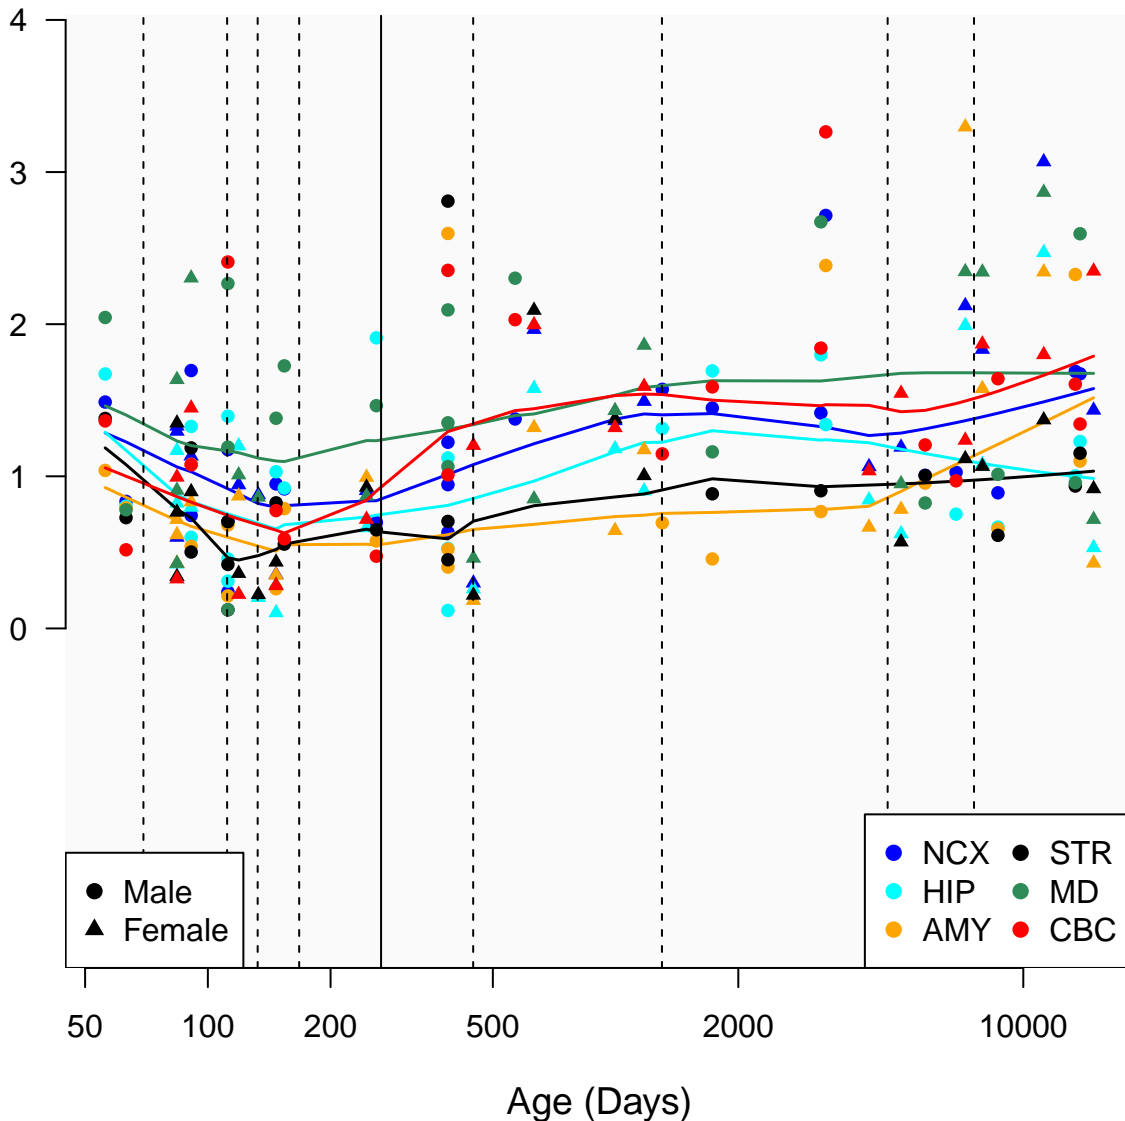

# AL137224.1\_ENSG00000264667

Window:

1 2 3 4 5 6 7 8 9

Normalized Log<sub>2</sub> RPKM+1

● Male  
▲ Female

● NCX ● STR  
● HIP ● MD  
● AMY ● CBC