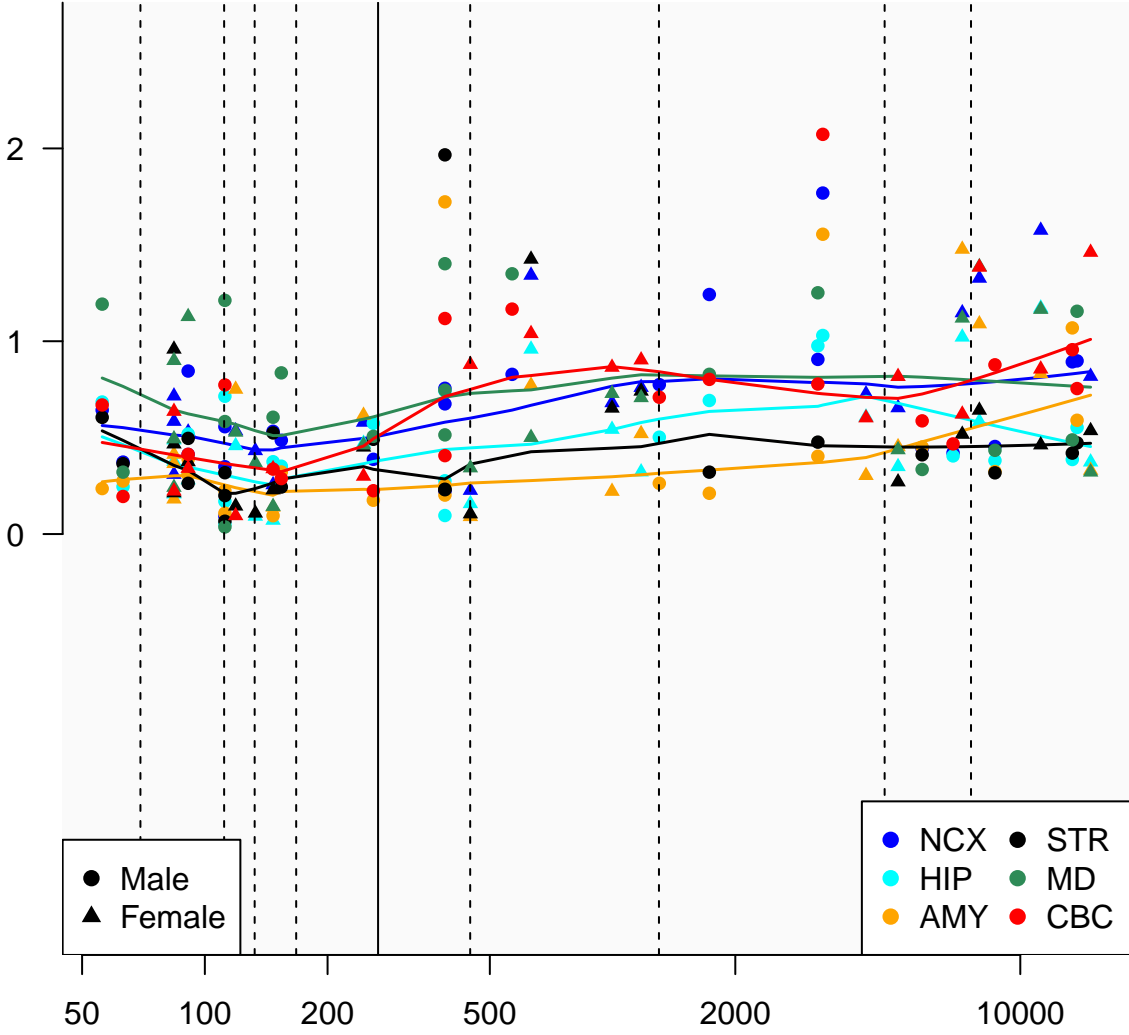

# AL139398.1\_ENSG00000277312

Window:

1 2 3 4 5 6 7 8 9

Normalized Log2 RPKM+1

● Male  
▲ Female

● NCX ● STR  
● HIP ● MD  
● AMY ● CBC