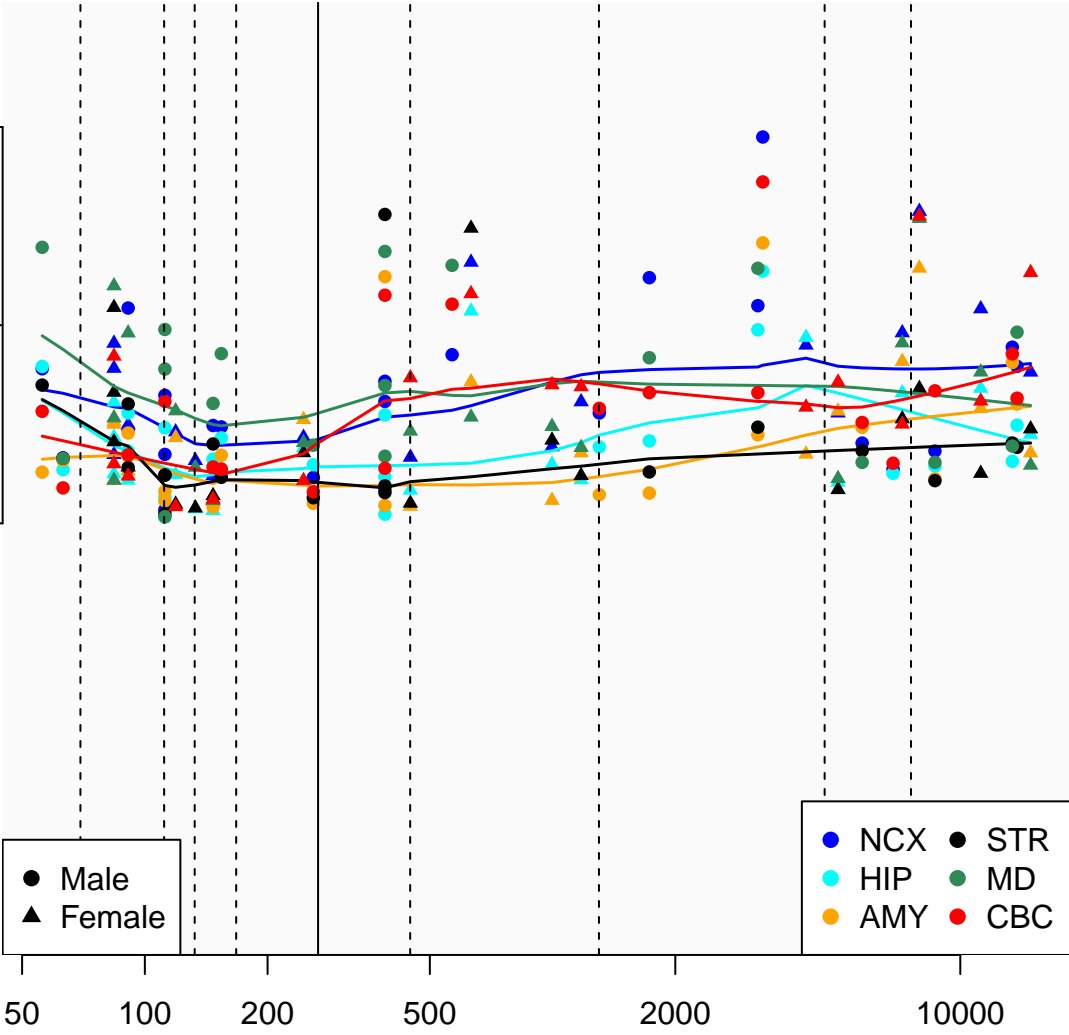

# AL139815.1\_ENSG00000221221

Window:

1 2 3 4 5 6 7 8 9

Normalized Log2 RPKM+1

● Male  
▲ Female

● NCX ● STR  
● HIP ● MD  
● AMY ● CBC

Age (Days)