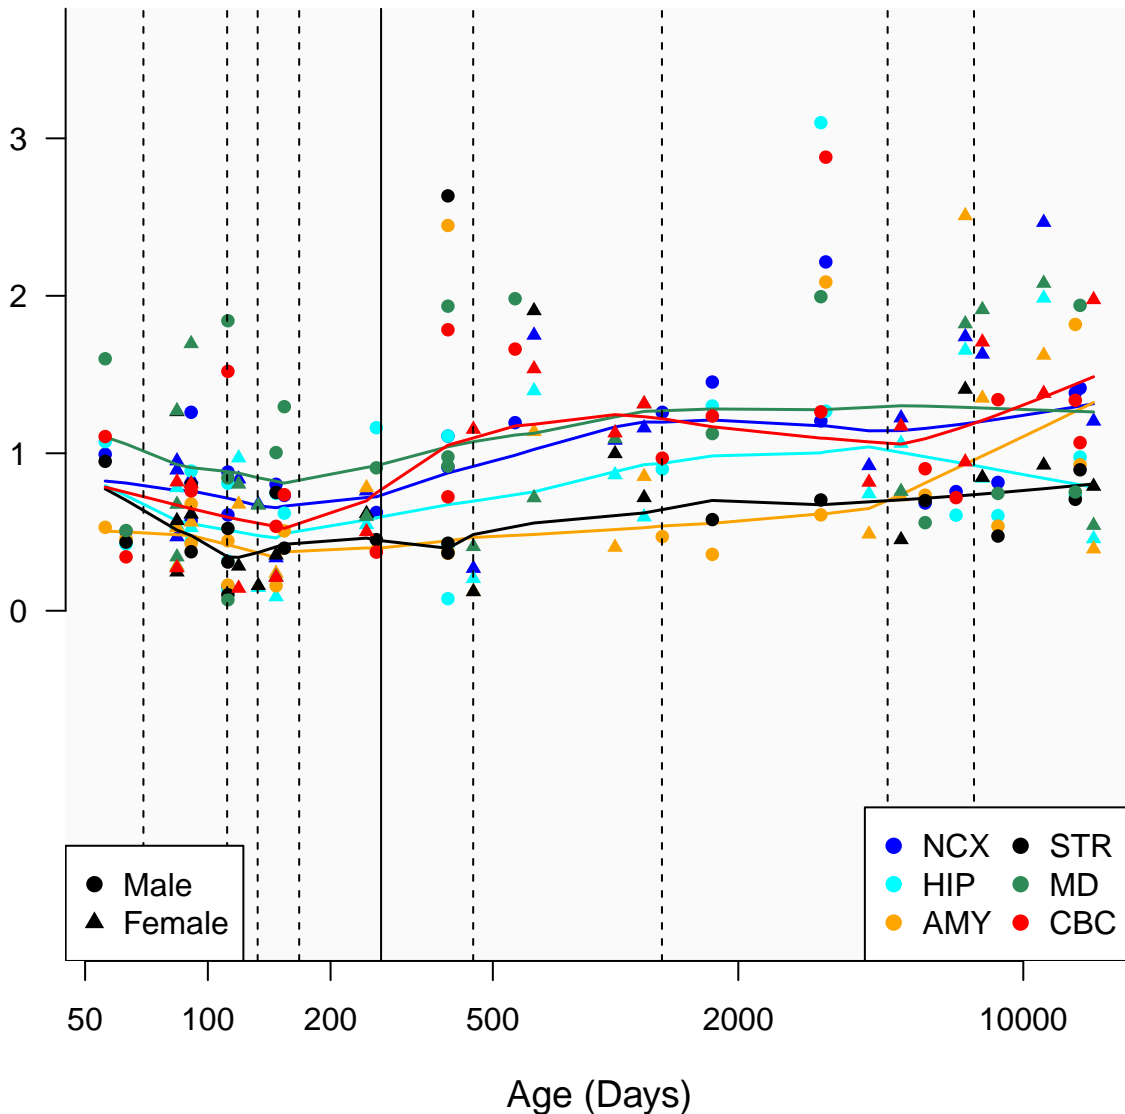

# AL161790.1\_ENSG00000222722

Window:

1 2 3 4 5 6 7 8 9

Normalized Log2 RPKM+1

● Male  
▲ Female

● NCX ● STR  
● HIP ● MD  
● AMY ● CBC