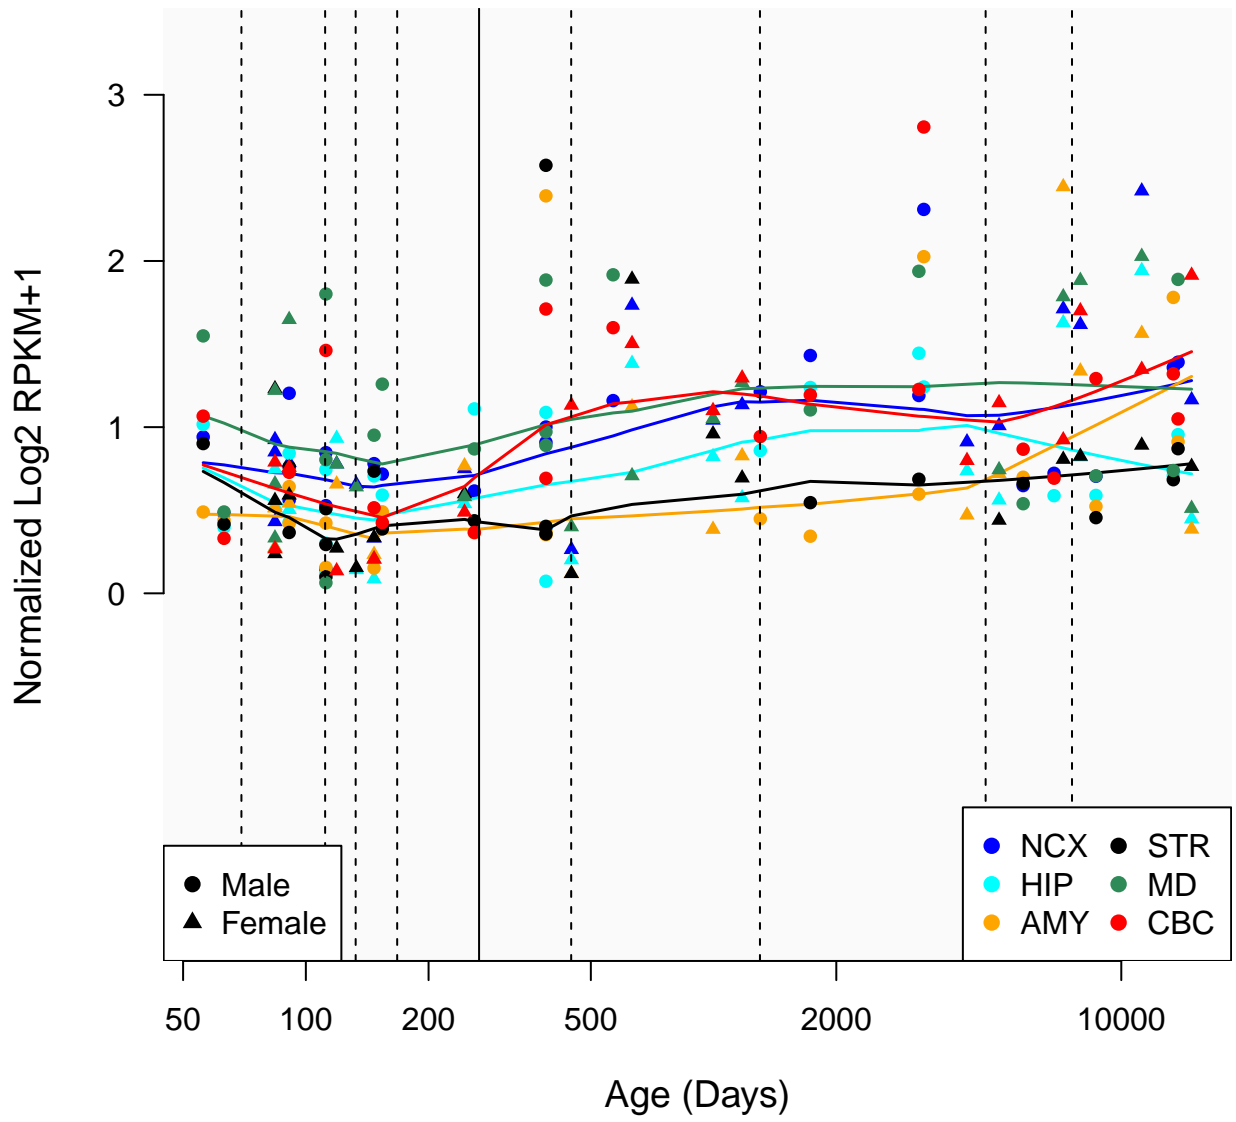

# AL353707.1\_ENSG00000221581

Window:

1 2 3 4 5 6 7 8 9

● Male  
▲ Female

● NCX ● STR  
● HIP ● MD  
● AMY ● CBC