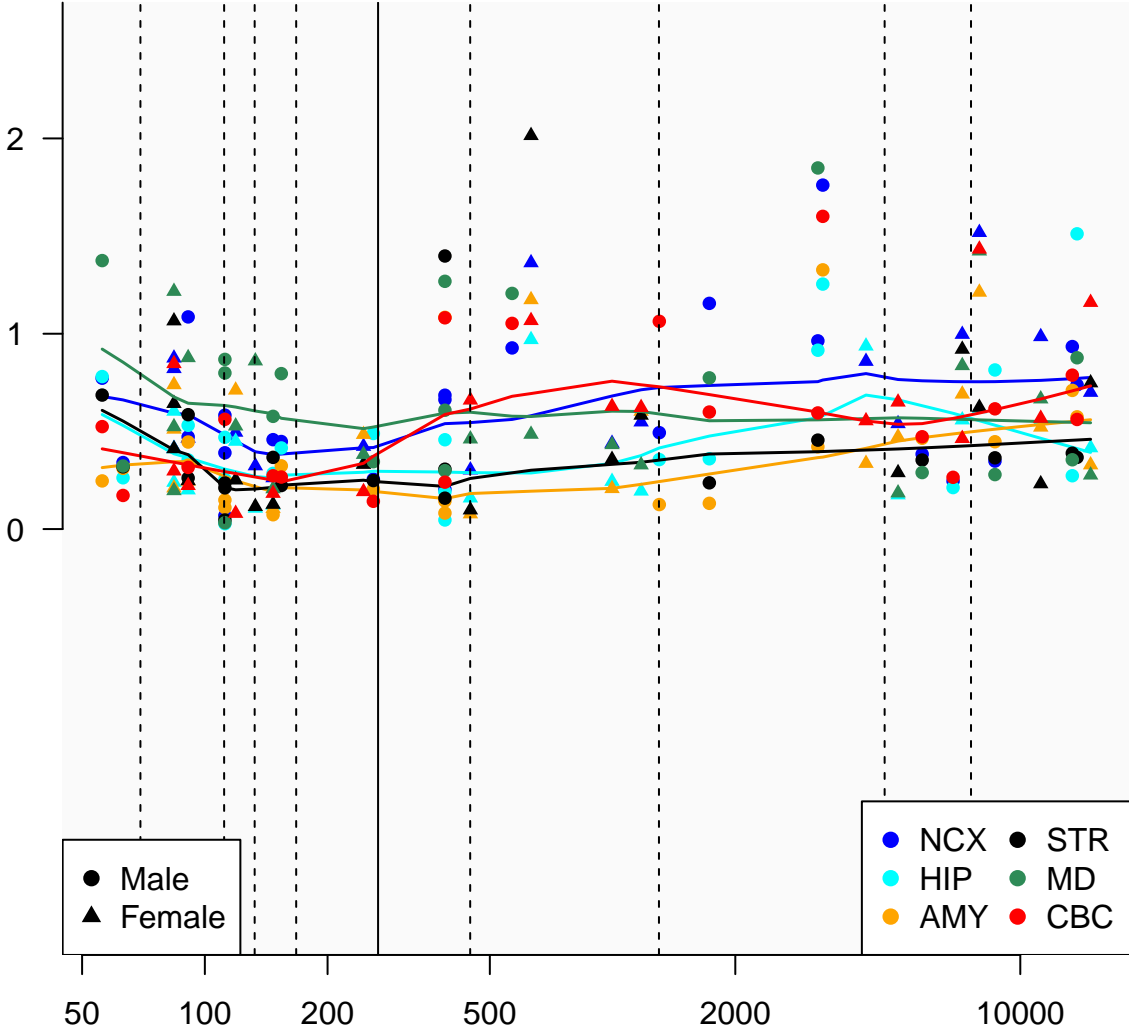

# AL354928.1\_ENSG00000264641

Window:

1 2 3 4 5 6 7 8 9

Normalized Log2 RPKM+1

● Male  
▲ Female

● NCX ● STR  
● HIP ● MD  
● AMY ● CBC

Age (Days)