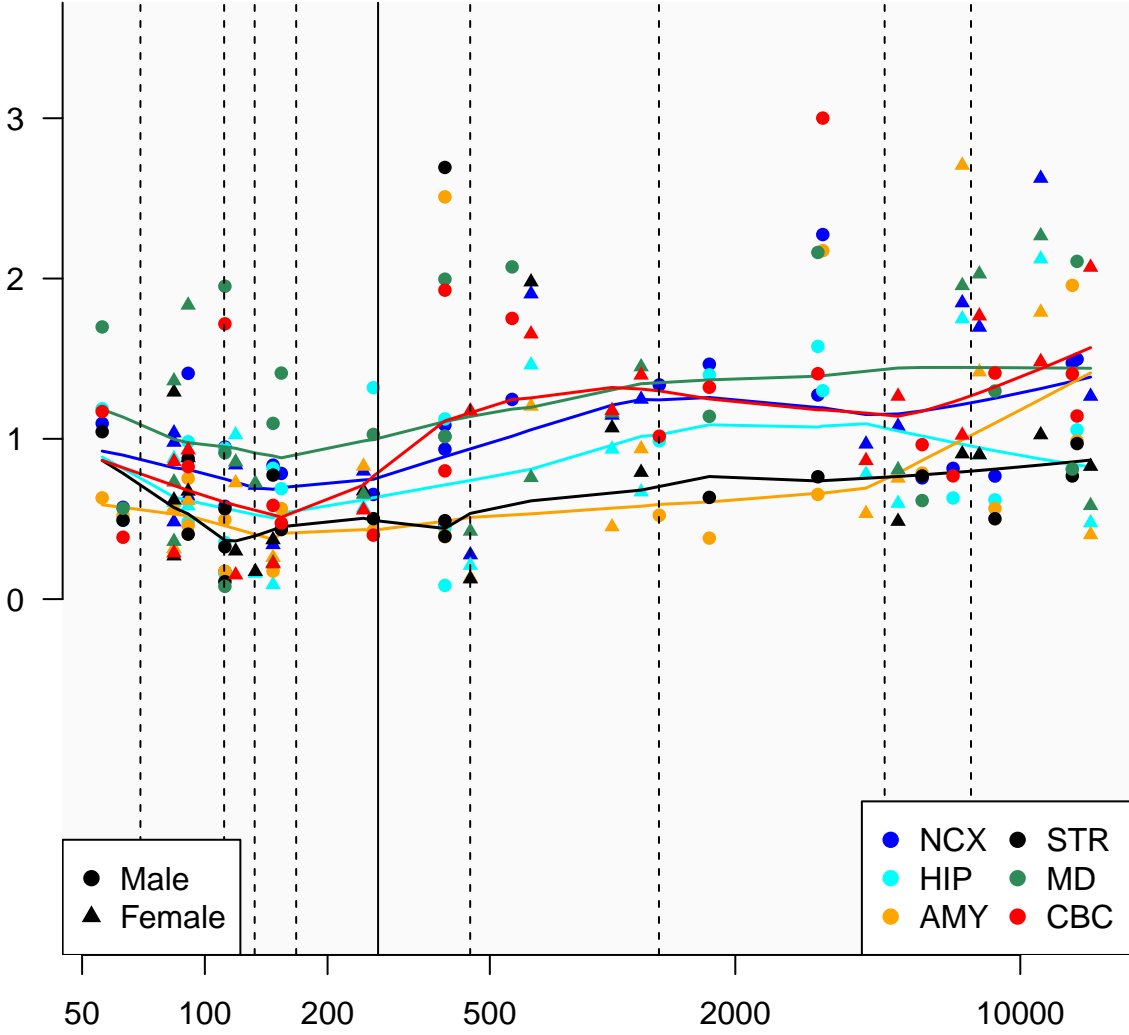

# AL356739.1\_ENSG00000221796

Window:

1 2 3 4 5 6 7 8 9

Normalized Log2 RPKM+1

● Male  
▲ Female

● NCX ● STR  
● HIP ● MD  
● AMY ● CBC

Age (Days)