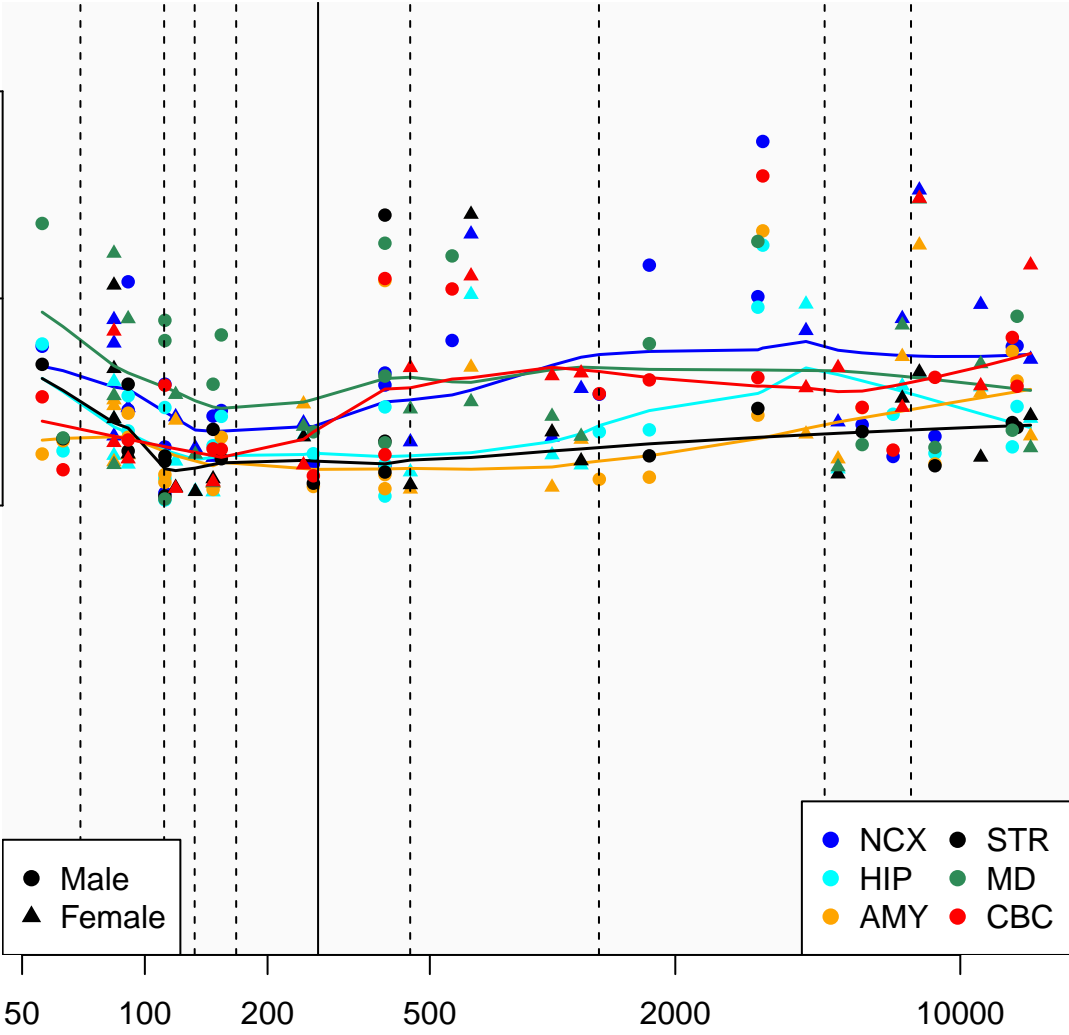

AL360178.1_ENSG00000238921

Window:

1 2 3 4 5 6 7 8 9

Normalized Log2 RPKM+1

● Male
▲ Female

● NCX ● STR
● HIP ● MD
● AMY ● CBC

Age (Days)