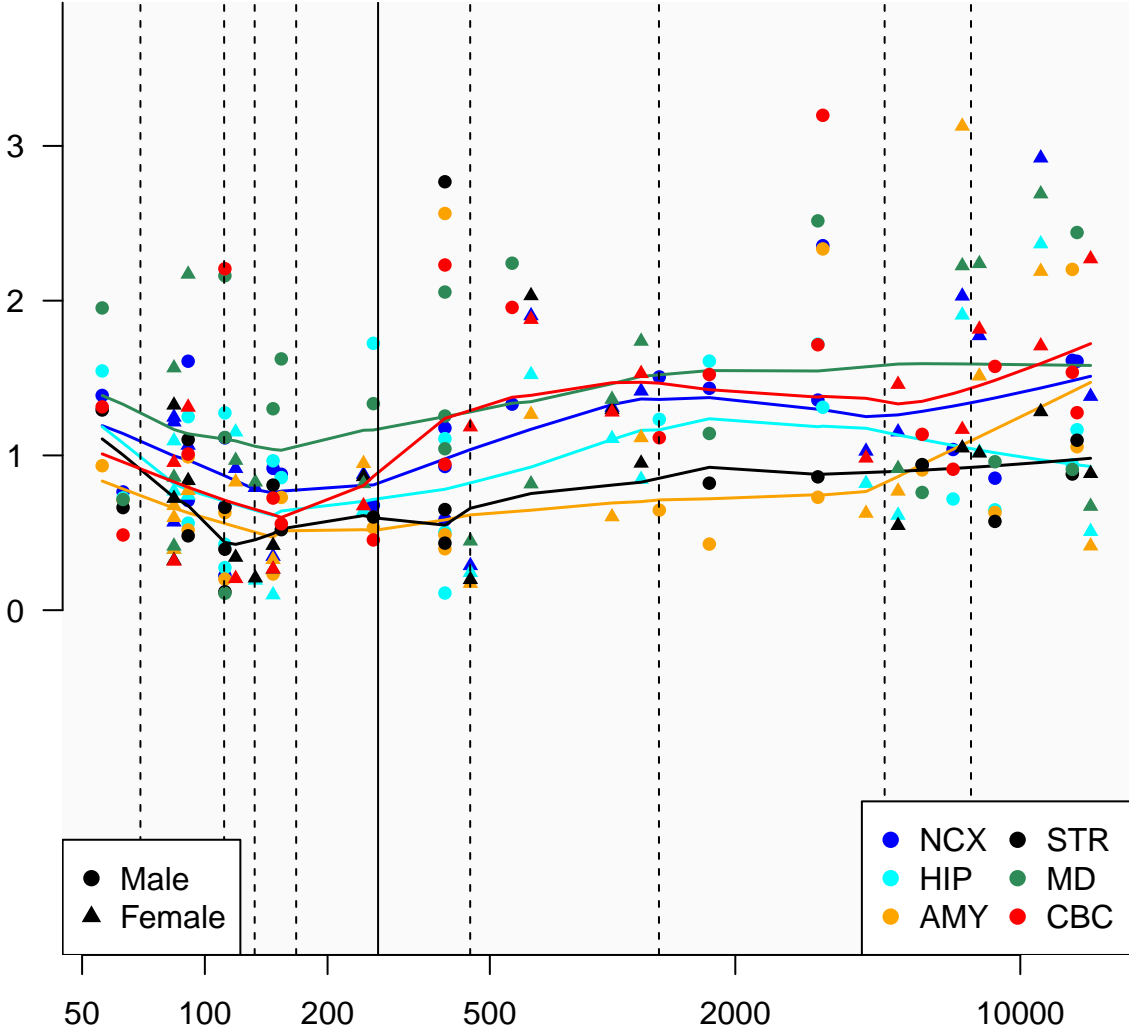

# AL590726.2\_ENSG00000221111

Window:

1 2 3 4 5 6 7 8 9

Normalized Log2 RPKM+1

Age (Days)