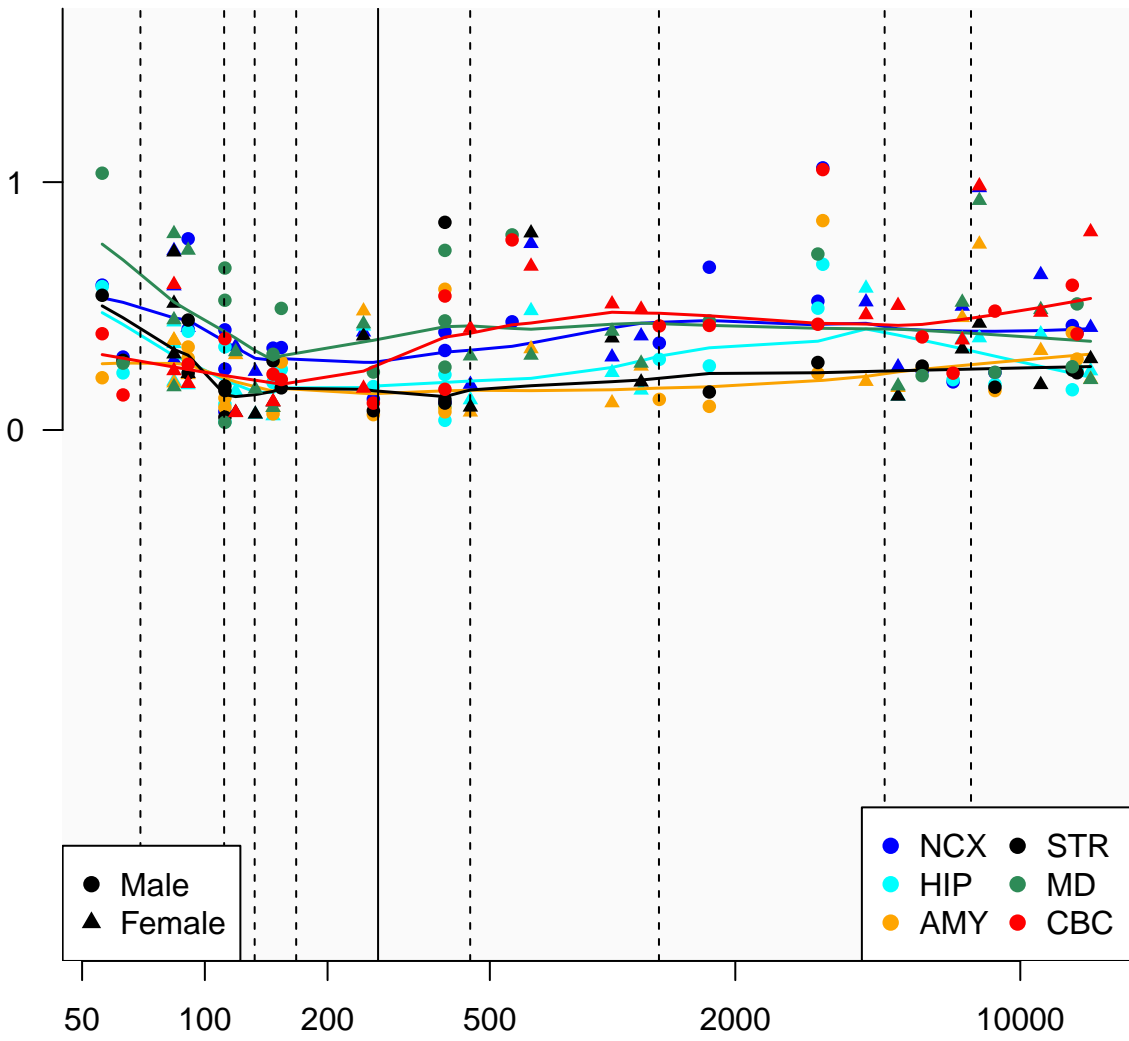

# AL603650.4\_ENSG00000266060

Window:

1 2 3 4 5 6 7 8 9

Normalized Log2 RPKM+1

● Male  
▲ Female

● NCX ● STR  
● HIP ● MD  
● AMY ● CBC