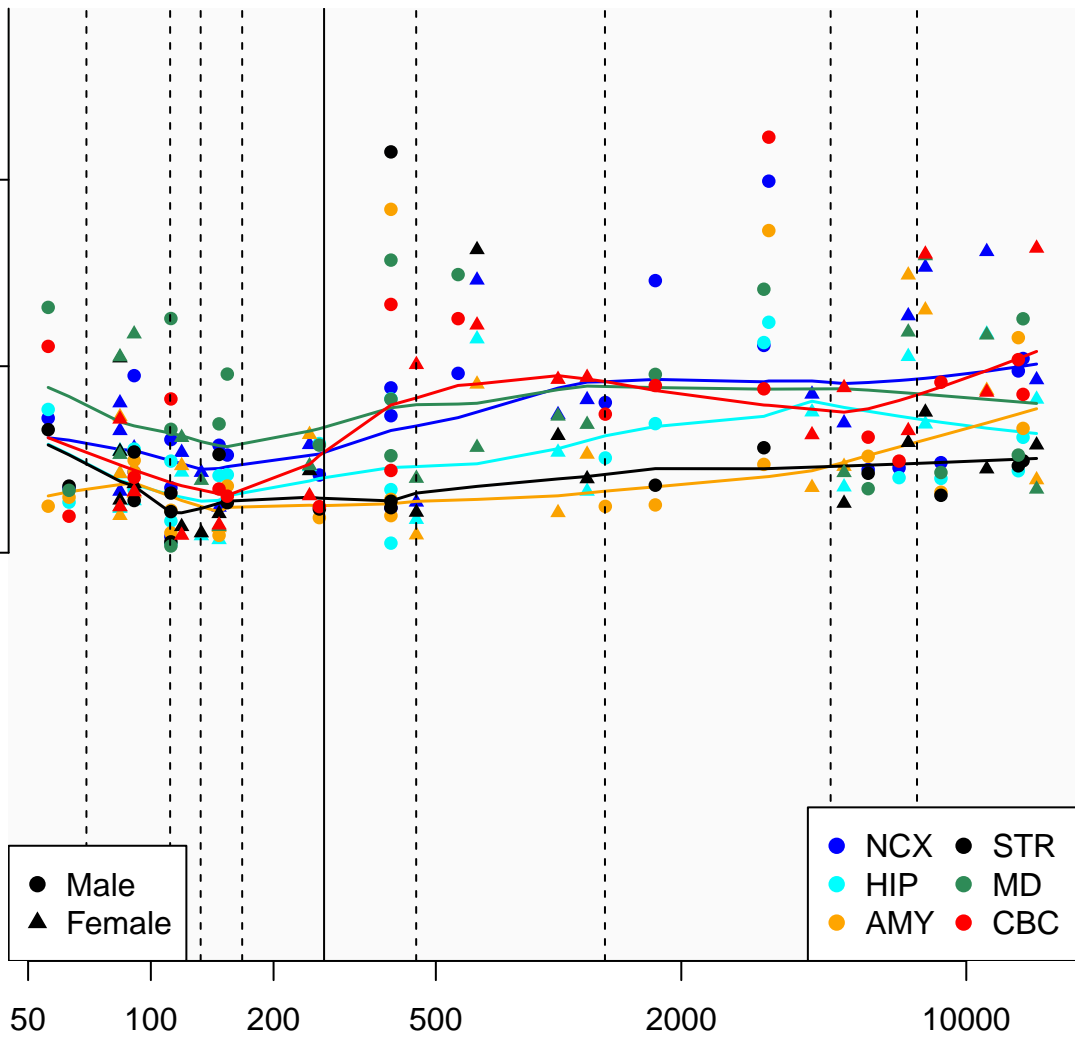

# AL731568.1\_ENSG00000215921

Window:

1 2 3 4 5 6 7 8 9

Normalized Log2 RPKM+1

Age (Days)