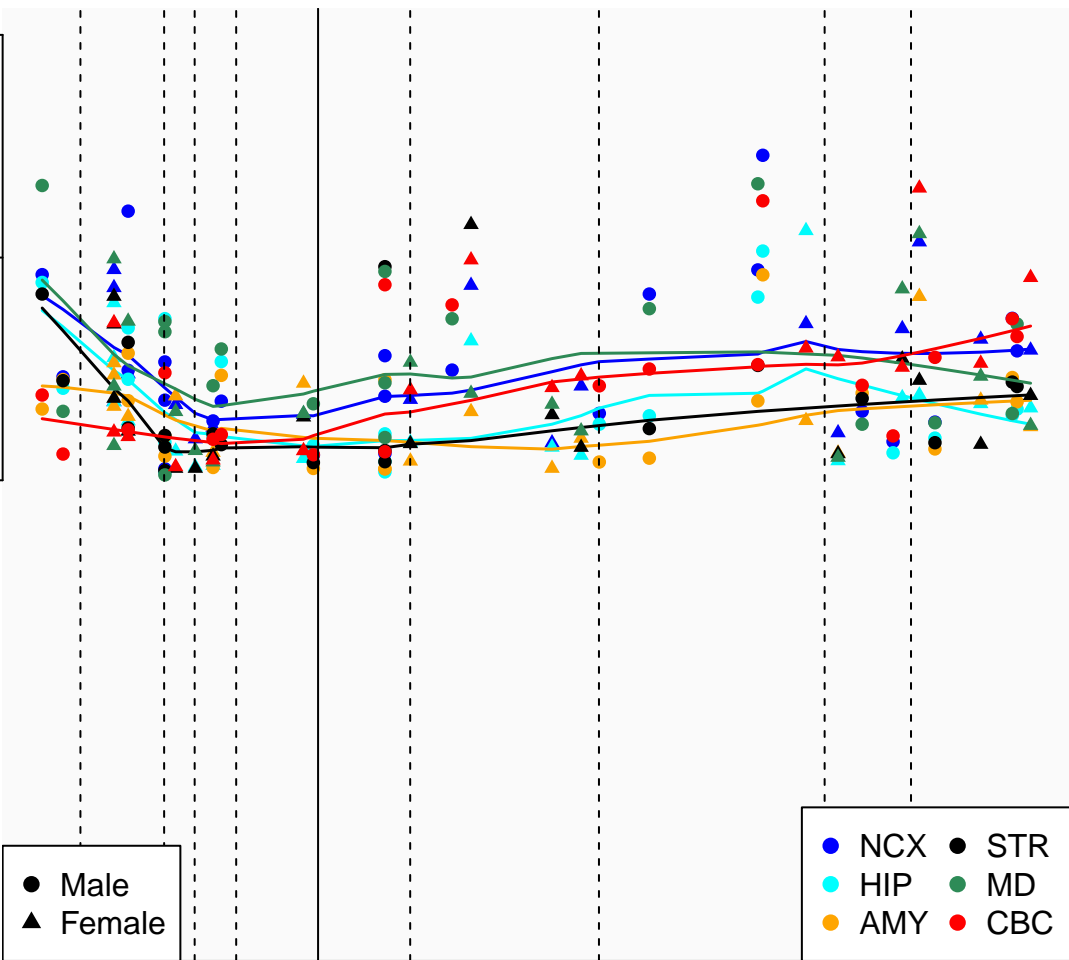

AL845259.4_ENSG00000274241

Window:

1 2 3 4 5 6 7 8 9

Normalized Log2 RPKM+1

2
1
0

● Male
▲ Female

● NCX ● STR
● HIP ● MD
● AMY ● CBC

Age (Days)