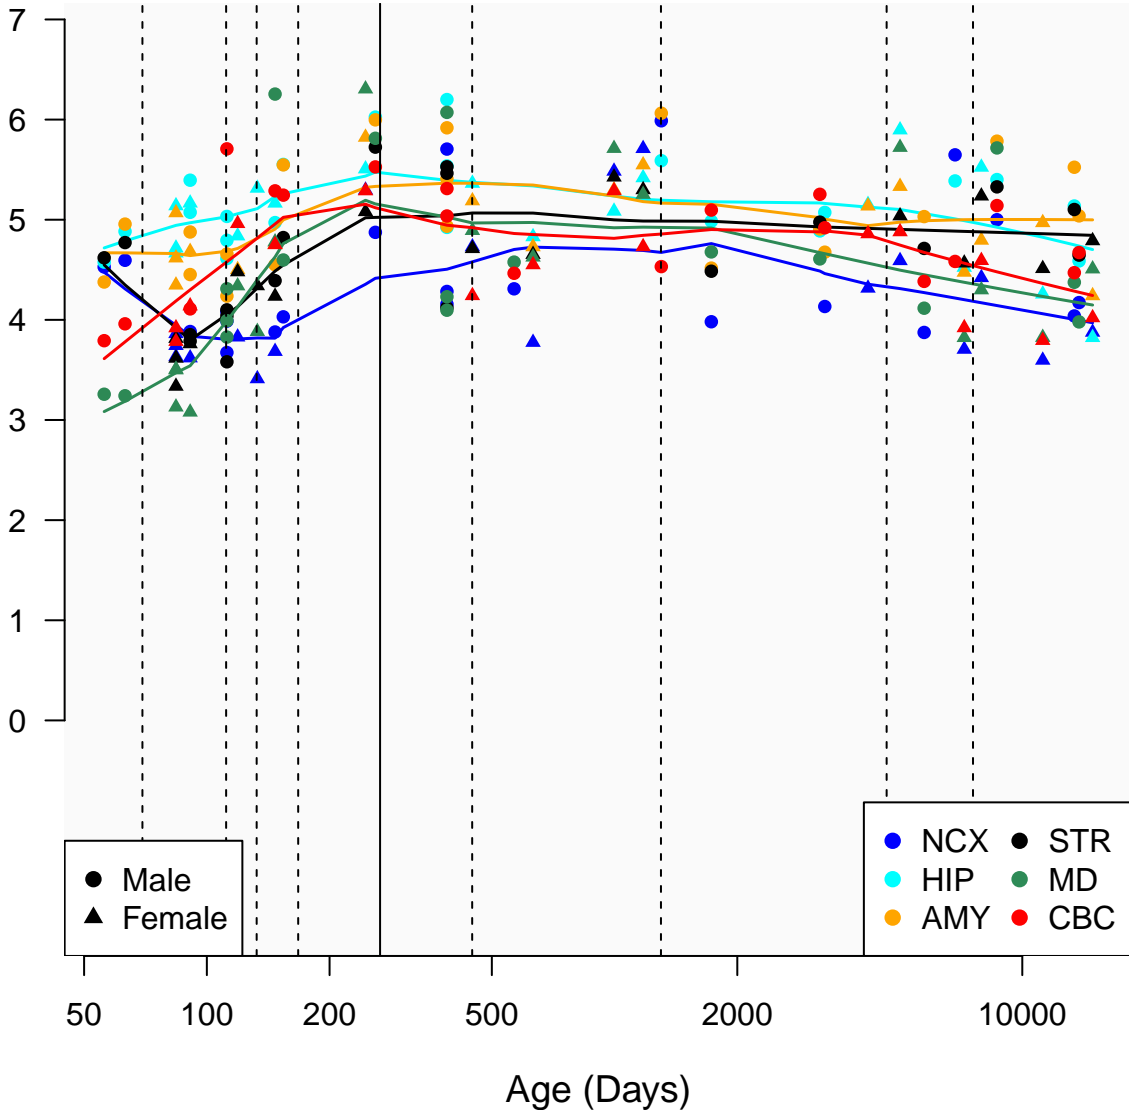

# ALDH9A1\_ENSG00000143149

Window:

1 2 3 4 5 6 7 8 9

Normalized Log2 RPKM+1

● Male  
▲ Female

● NCX ● STR  
● HIP ● MD  
● AMY ● CBC