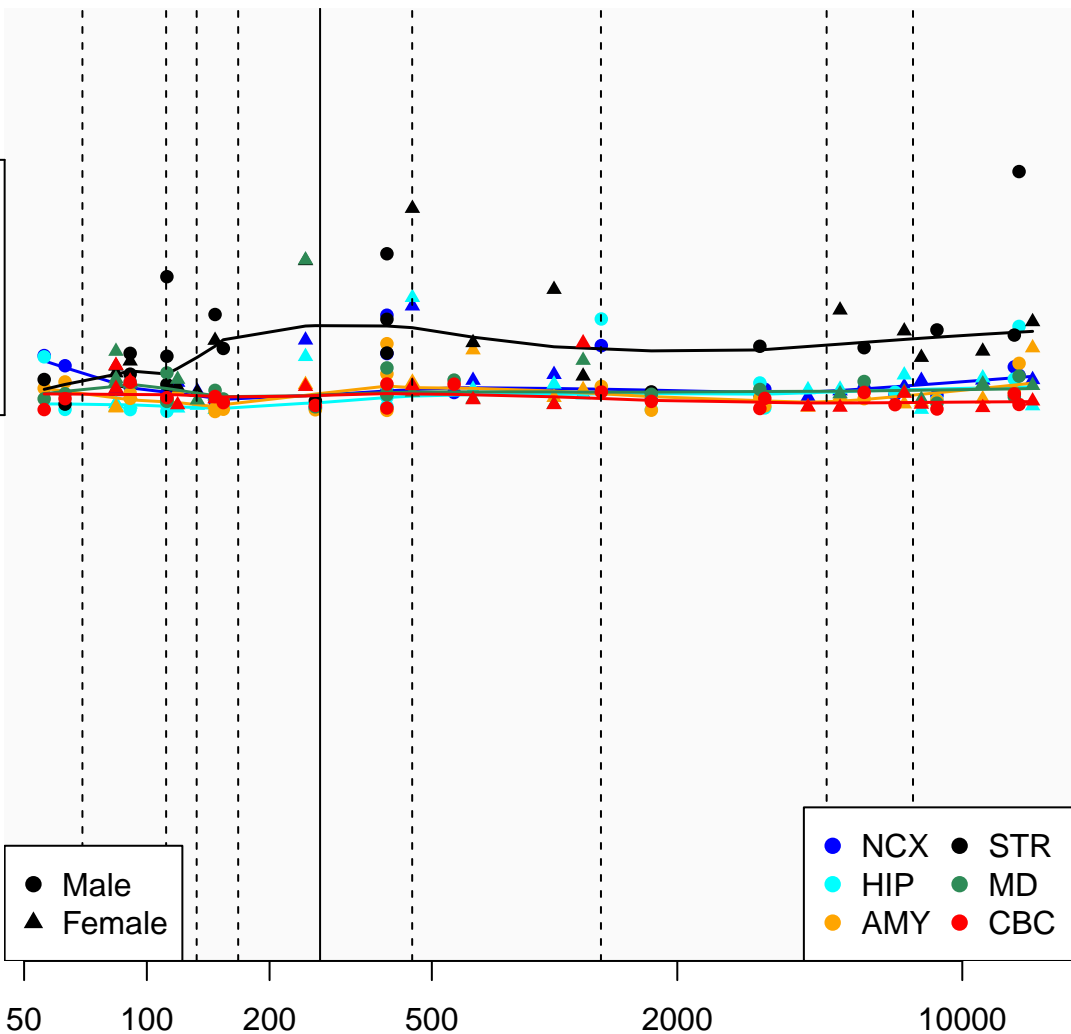

ALOX15_ENSG00000161905

Window:

1 2 3 4 5 6 7 8 9

Normalized Log2 RPKM+1

1
0

Age (Days)